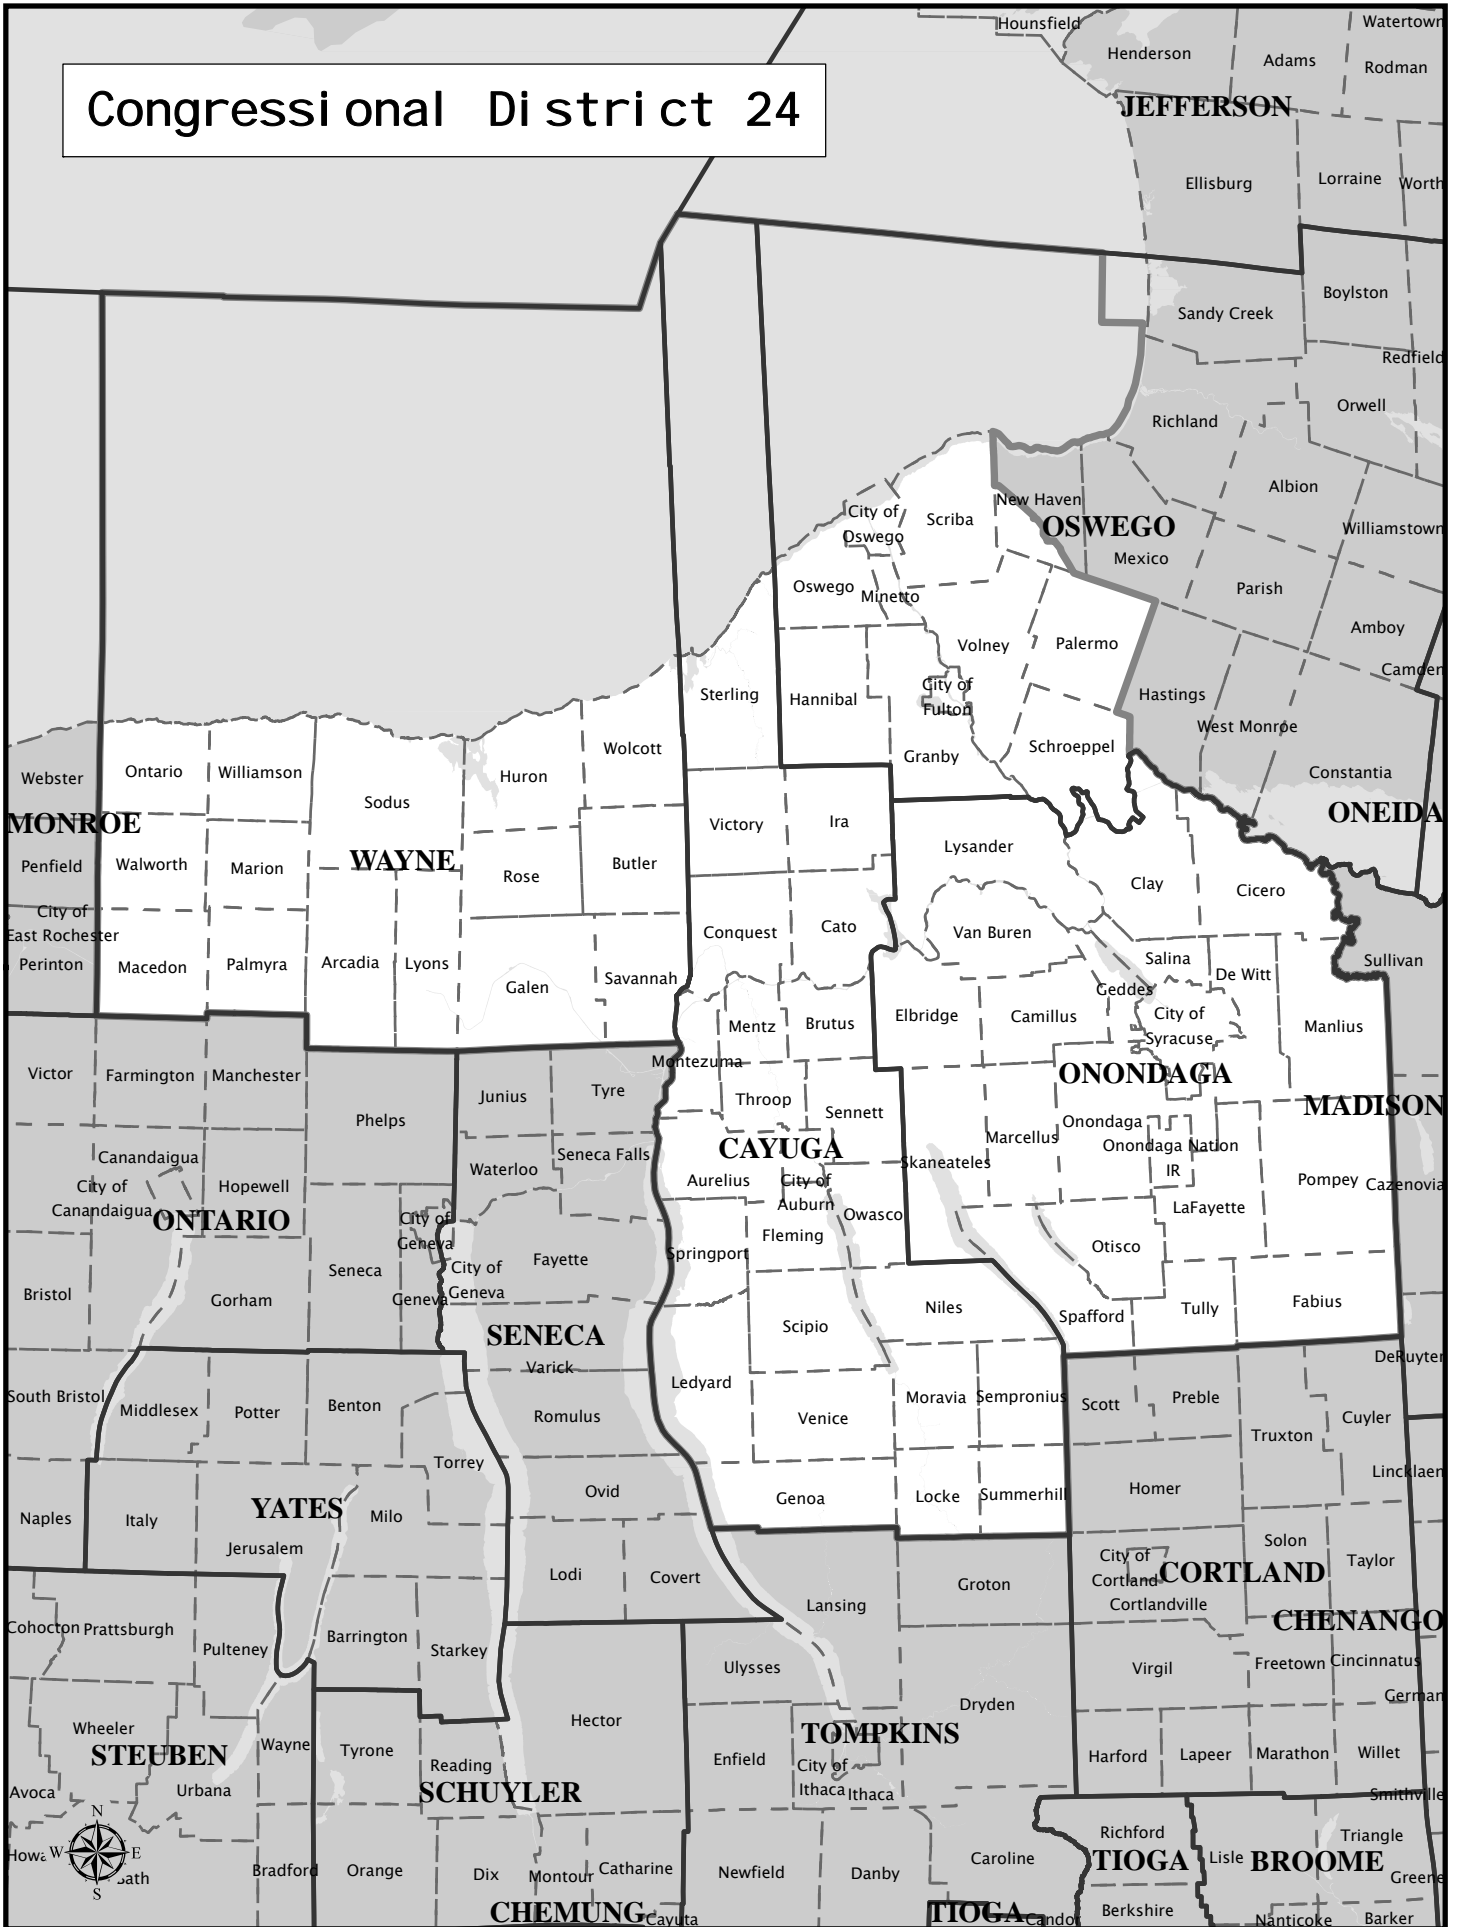

Congressional District 24

Congressional District 24

Total Population : 717,707
Deviation : 0
Deviation Percentage : 0.00

	NH White	NH Black	Hispanic	NH Asian	NH Amlnd	NH Hwn	NH Multi	NH Other
Total	600,803	55,156	26,238	15,797	4,161	184	14,566	802
% of Total	83.71	7.69	3.66	2.20	0.58	0.03	2.03	0.11
Total 18+	477,265	37,740	16,212	12,051	3,306	143	6,493	456
% of 18+	86.20	6.82	2.93	2.18	0.60	0.03	1.17	0.08

Department Of Justice

	NH White	NH Black	Hispanic	NH Asian	NH Amlnd	NH Hwn	NH Multi	NH Other
Total	600,803	61,820	26,238	17,825	7,348	323	2,310	1,040
% of Total	83.71	8.61	3.66	2.48	1.02	0.05	0.32	0.14
Total 18+	477,265	39,592	16,212	13,072	5,368	221	1,308	628
% of 18+	86.20	7.15	2.93	2.36	0.97	0.04	0.24	0.11