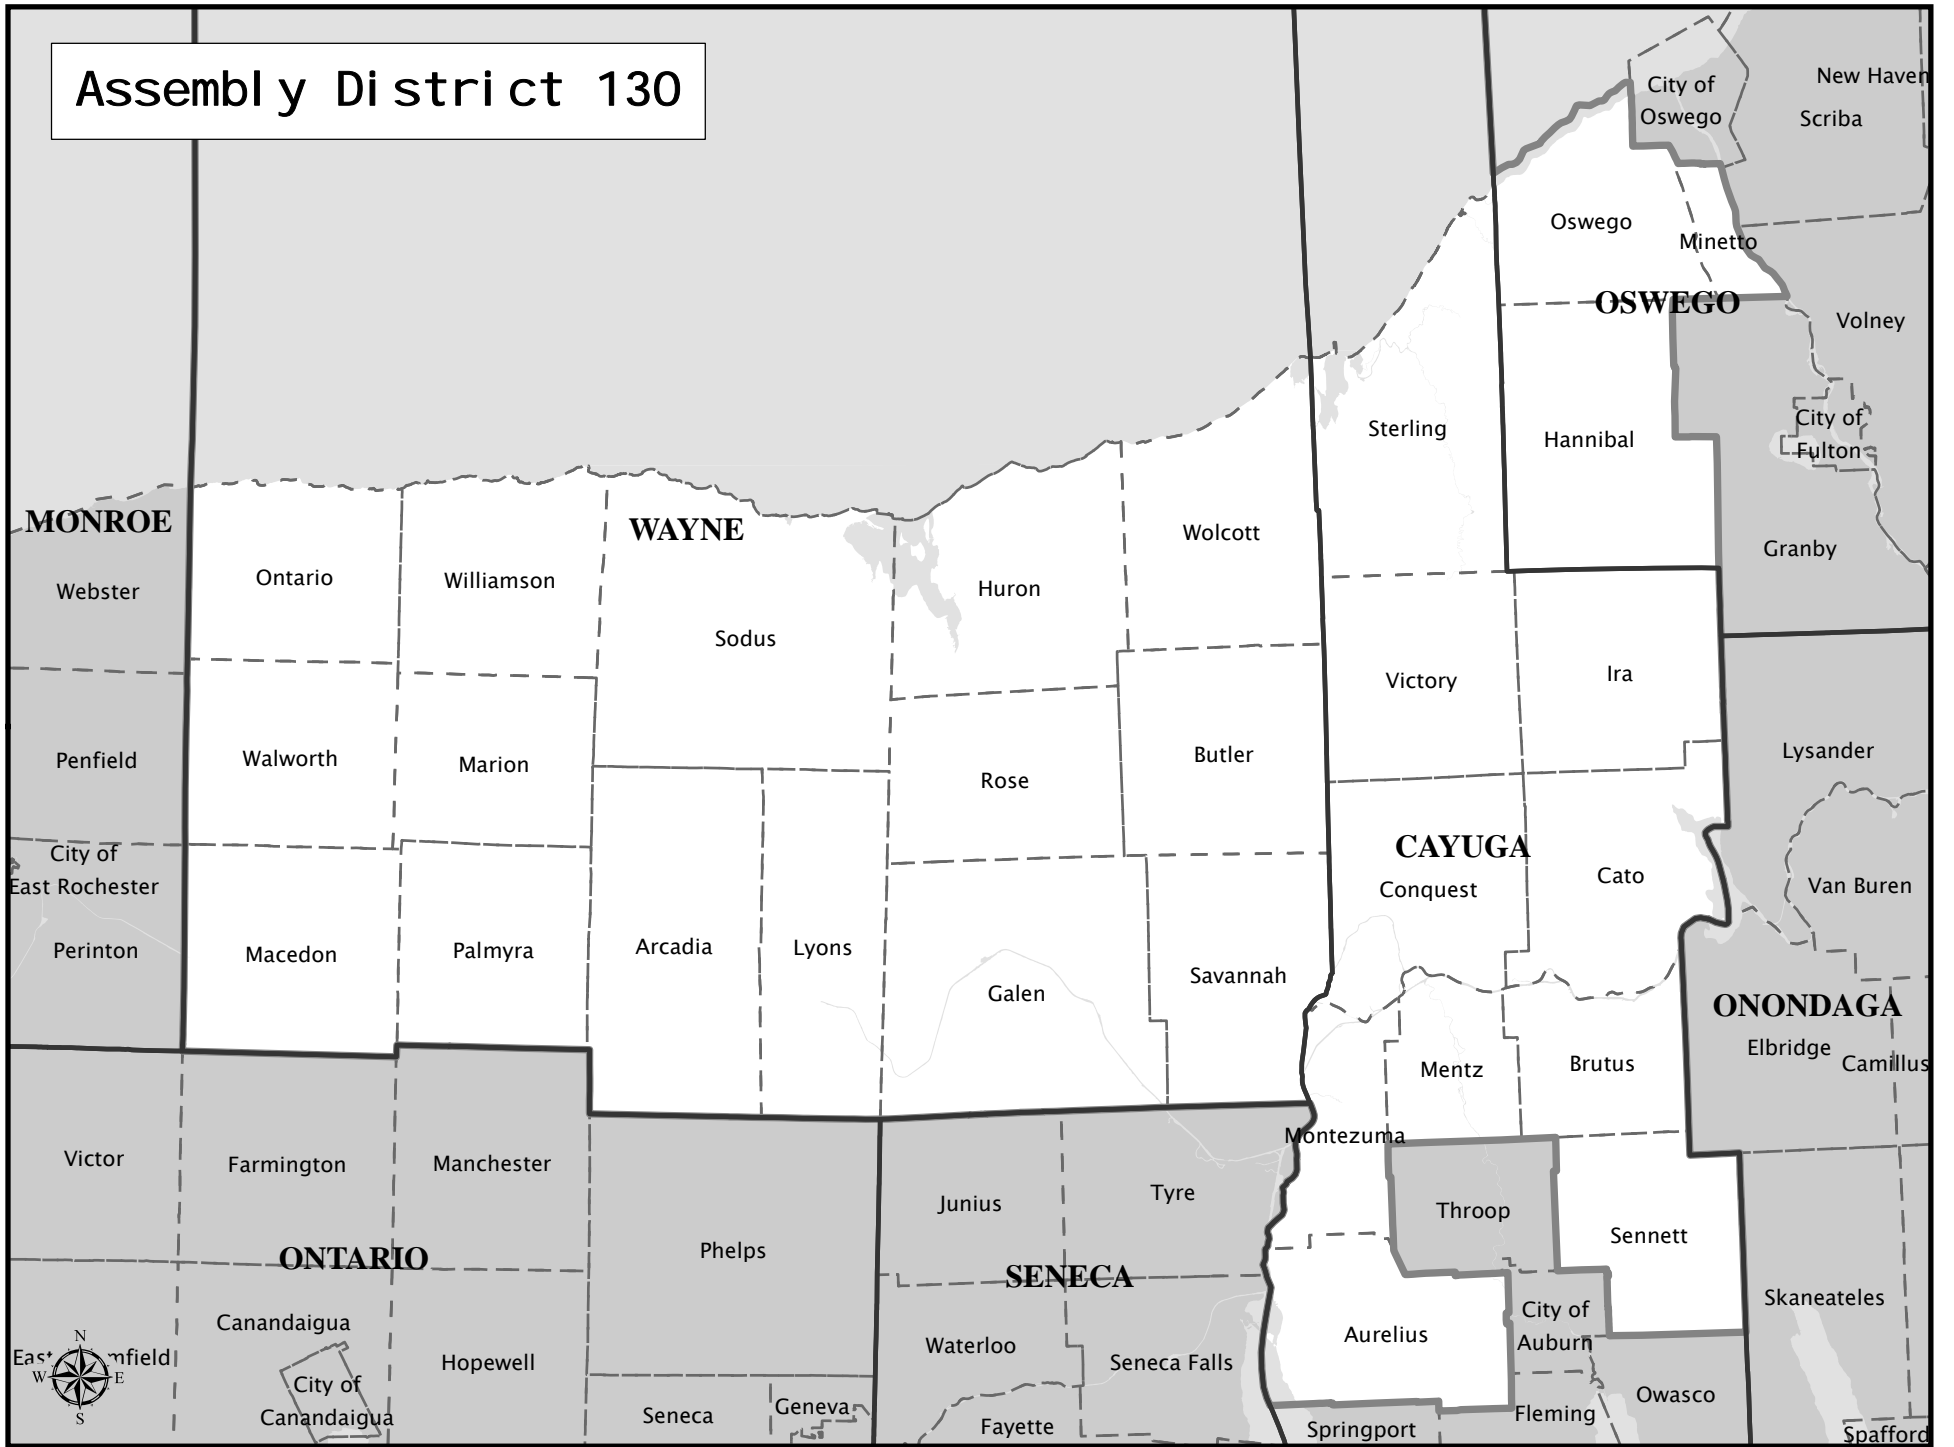

# Assembly District 130

**Assembly District 130**

**Adjusted Total Population :** 134,062  
**Deviation :** 4,973  
**Deviation Percentage :** 3.85

	NH White	NH Black	Hispanic	NH Asian	NH Amlnd	NH Hwn	NH Multi	NH Other	Unknown
<b>Total</b>	123,678	3,101	4,138	754	330	38	1,933	90	0
<b>% of Total</b>	92.25	2.31	3.09	0.56	0.25	0.03	1.44	0.07	0.00
<b>Total 18+</b>	96,610	2,281	2,562	572	264	24	874	46	0
<b>% of 18+</b>	93.58	2.21	2.48	0.55	0.26	0.02	0.85	0.04	0.00

<b>Department Of Justice</b>									
	NH White	NH Black	Hispanic	NH Asian	NH Amlnd	NH Hwn	NH Multi	NH Other	Unknown
<b>Total</b>	123,678	3,990	4,138	1,019	887	60	164	126	0
<b>% of Total</b>	92.25	2.98	3.09	0.76	0.66	0.04	0.12	0.09	0.00
<b>Total 18+</b>	96,610	2,495	2,562	679	674	38	100	75	0
<b>% of 18+</b>	93.58	2.42	2.48	0.66	0.65	0.04	0.10	0.07	0.00