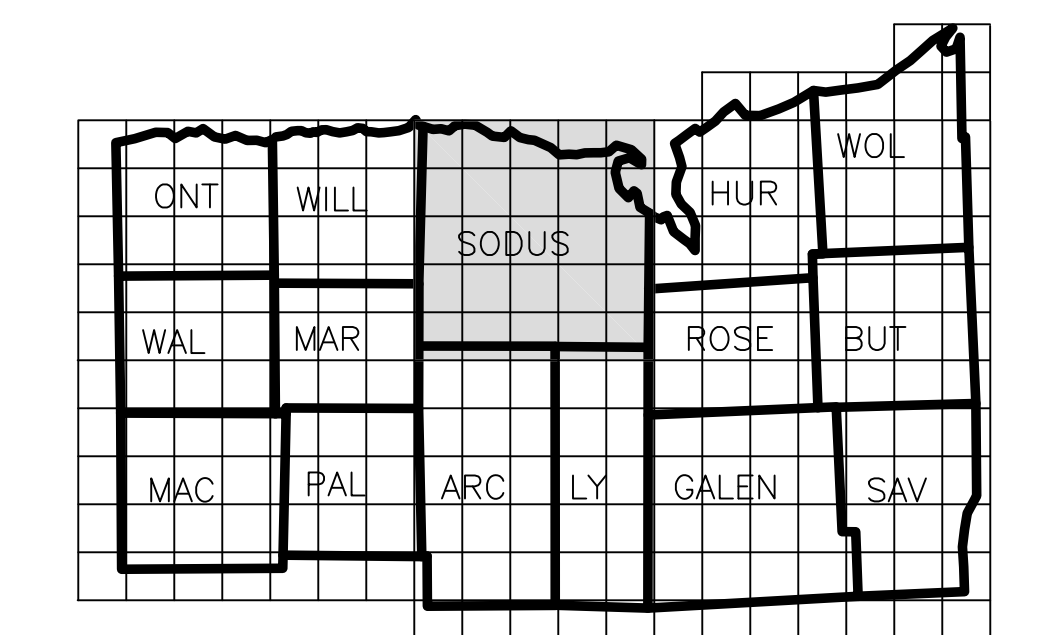

WAYNE COUNTY

REAL PROPERTY TAX SERVICE

16 WILLIAM STREET
LYONS, NEW YORK
www.co.wayne.ny.us
UNDER AUTHORITY
OF
WAYNE COUNTY BOARD OF SUPERVISORS

LEGEND

TOWN LINE	-----	ROAD OR RAILROAD ENDRY	-----
VILLAGE LINE	-----	COUNTY LINE	-----
SECTION MAP LIMIT	-----	SEWER DISTRICT LINE	----- S -----
GREAT LOT LINE	-----	LIGHTING DISTRICT LINE	----- L -----
SCHOOL DISTRICT LINE	-----SCH-----	FIRE DISTRICT LINE	----- F -----
WATER DISTRICT LINE	-----W-----	DENOTES COMMON OWNER	-----
GREAT LOT NO.	①	CALCULATED ACREAGE	7.5 A (C)
PROPERTY LINE	-----	DEED ACREAGE	17.5 A
ORIGINAL LOT LINE	-----	SCALED DIMENSION	452 (S)
RAILROAD	-----	DEED DIMENSION	123.8 (D)
STREAM OR DITCH	-----	SECTION & MAP NO.	60118-17
COORDINATE GRID	+	CENTERLINE DIMENSION	671.12 C

SPECIAL DISTRICTS

SCHOOL	
FIRE	
WATER	
SEWER	
LIGHTING	

FOR TAX PURPOSES ONLY NOT TO BE USED FOR CONVEYANCE

NOTICE OF DISCLAIMER

LOCATION MAP