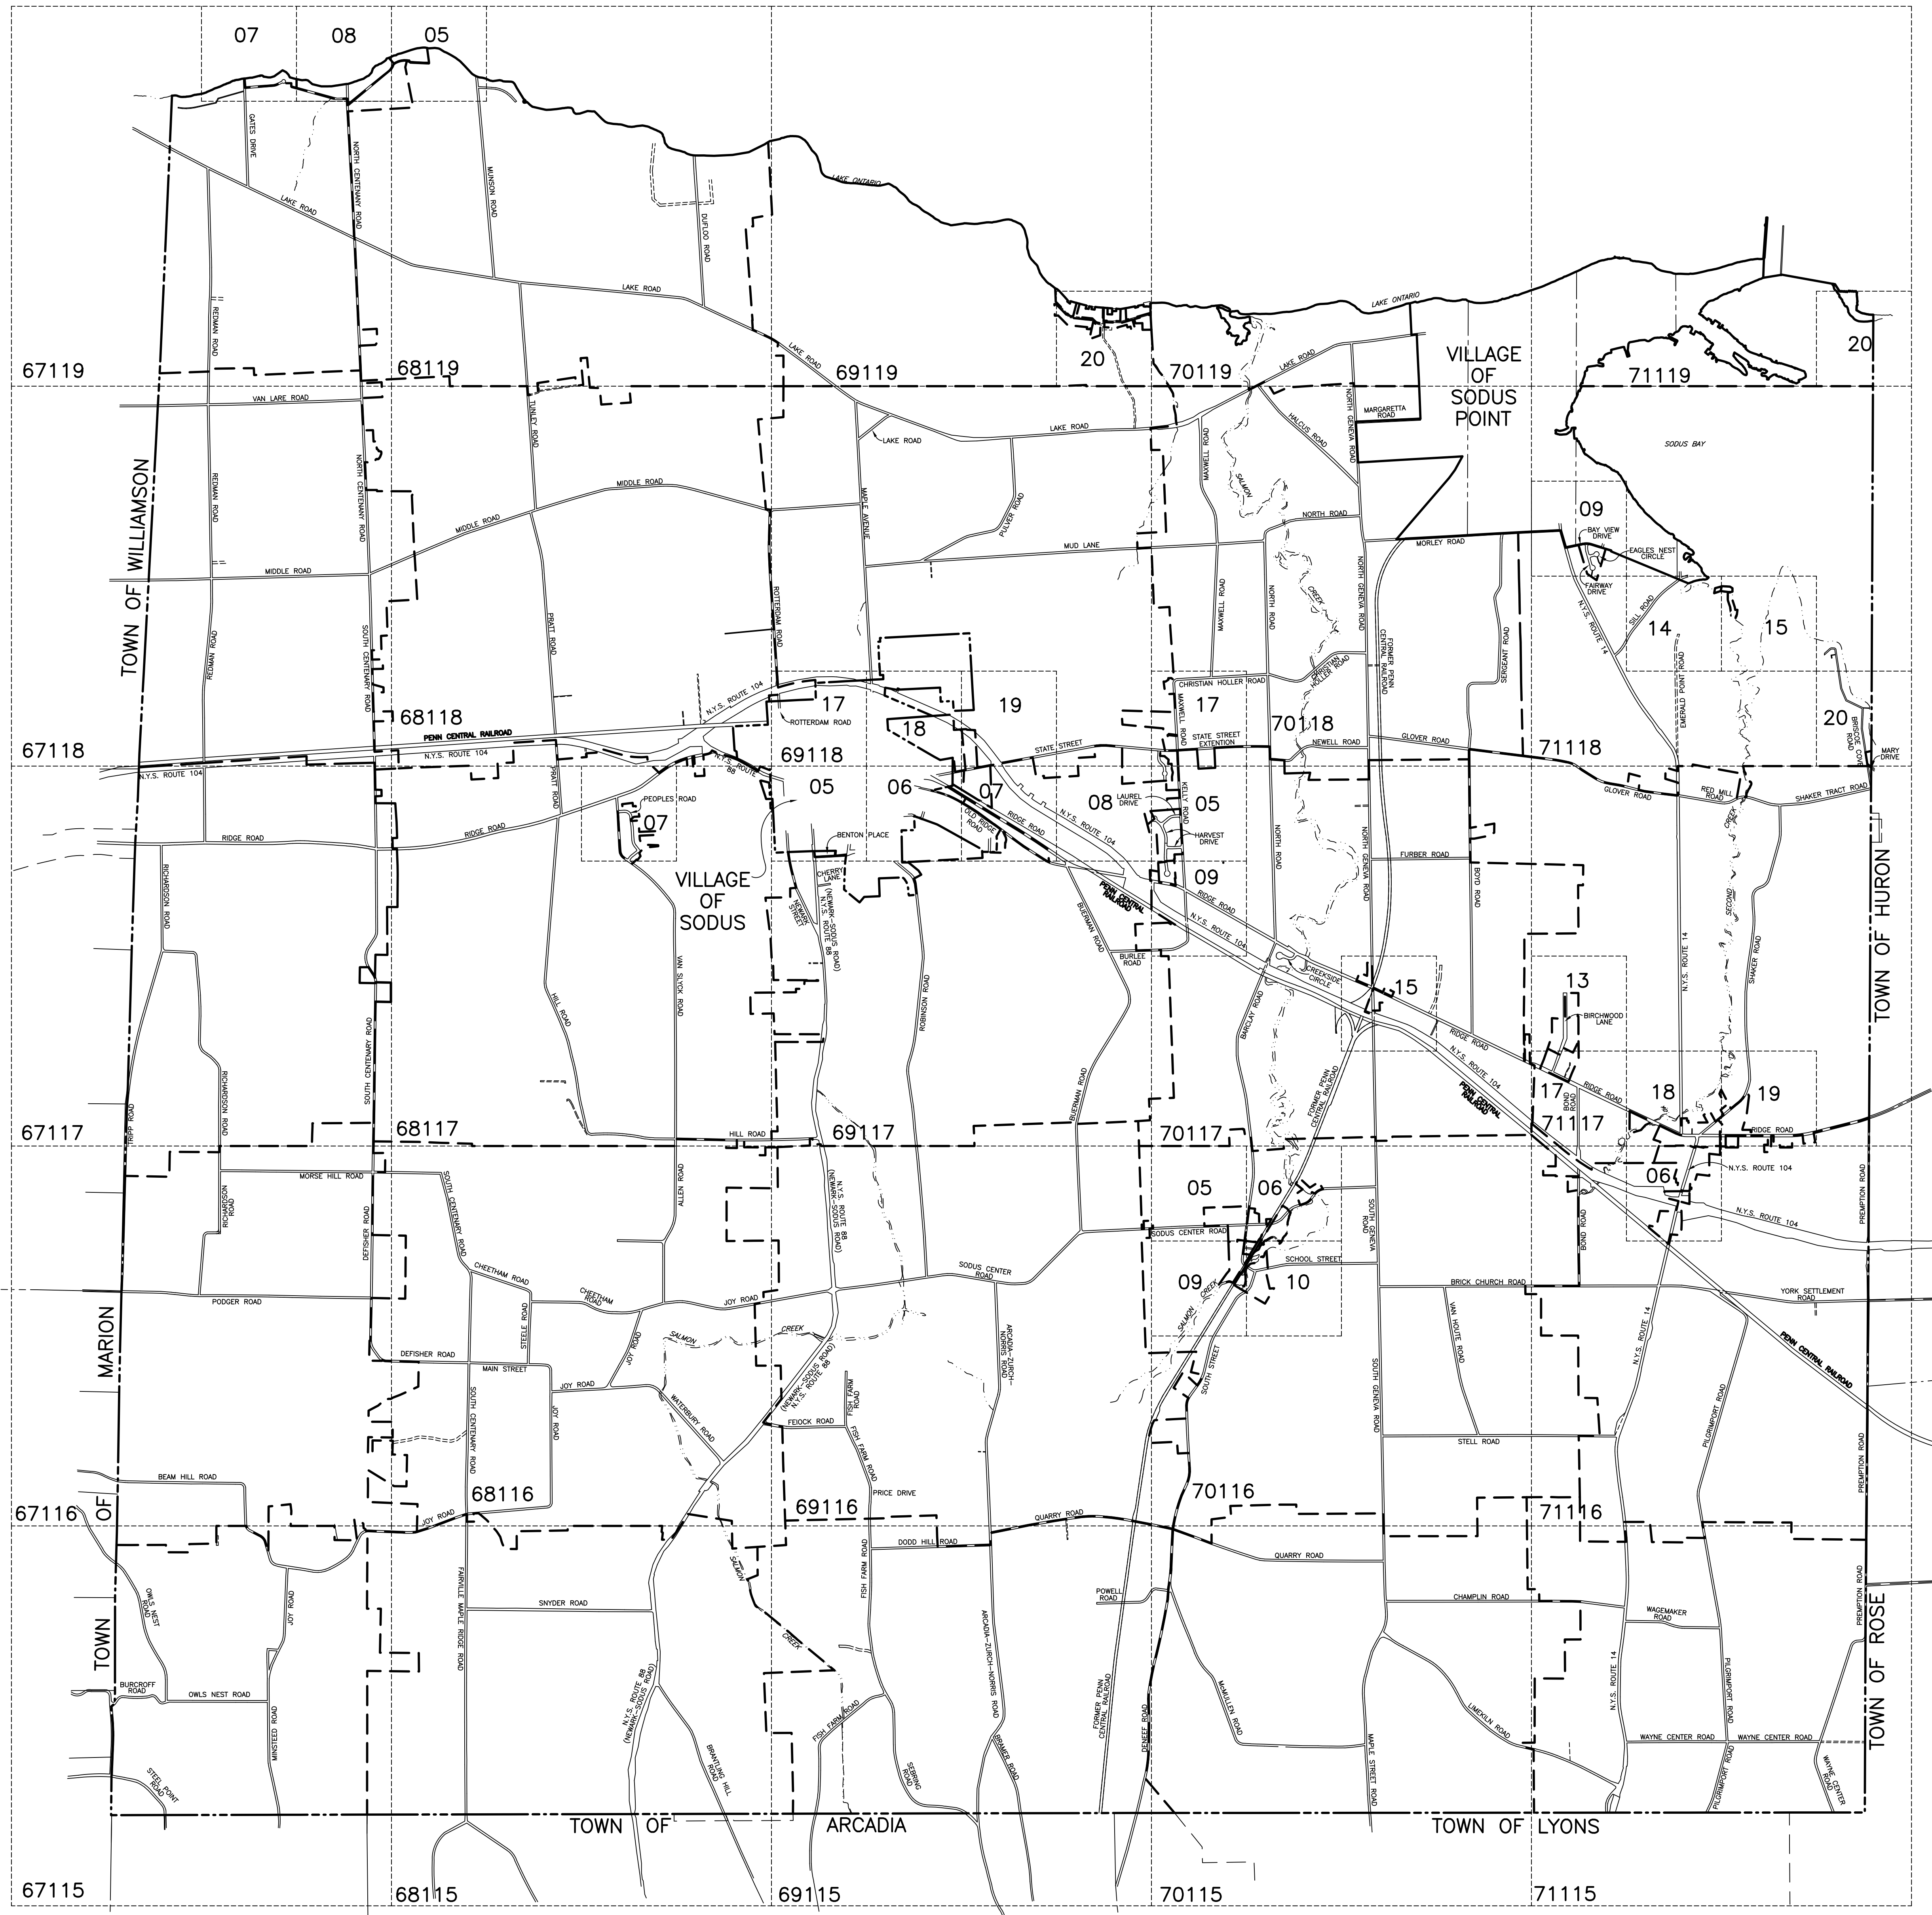

WAYNE COUNTY

REAL PROPERTY TAX SERVICE

16 WILLIAM STREET
LYONS, NEW YORK
www.co.wayne.ny.us
UNDER AUTHORITY
OF
WAYNE COUNTY BOARD OF SUPERVISORS

LEGEND

TOWN LINE	-----	ROAD OR RAILROAD ENDRY	-----
VILLAGE LINE	-----	COUNTY LINE	-----
SECTION MAP LIMIT	-----	SEWER DISTRICT LINE	----- S -----
GREAT LOT LINE	-----	LIGHTING DISTRICT LINE	----- L -----
SCHOOL DISTRICT LINE	-----SCH-----	FIRE DISTRICT LINE	----- F -----
WATER DISTRICT LINE	-----W-----	DENOTES COMMON OWNER	-----
GREAT LOT NO.	①	CALCULATED ACREAGE	7.5 A (C)
PROPERTY LINE	-----	DEED ACREAGE	17.5 A
ORIGINAL LOT LINE	-----	SCALED DIMENSION	452 (S)
RAILROAD	-----	DEED DIMENSION	123.8 (D)
STREAM OR DITCH	-----	SECTION & MAP NO.	60118-17
COORDINATE GRID	+	CENTERLINE DIMENSION	671.12 C

SPECIAL DISTRICTS

SCHOOL	
FIRE	
WATER	
SEWER	
LIGHTING	

FOR TAX PURPOSES ONLY NOT TO BE USED FOR CONVEYANCE

NOTICE OF DISCLAIMER

LOCATION MAP

SECTION BREAKDOWN

TOWN OF SODUS

INDEX
To Real Property Tax Maps
For The
TOWN OF SODUS
Wayne County, New York

MAP DATE	SECTION NO.	MAP NO.
	INDEX