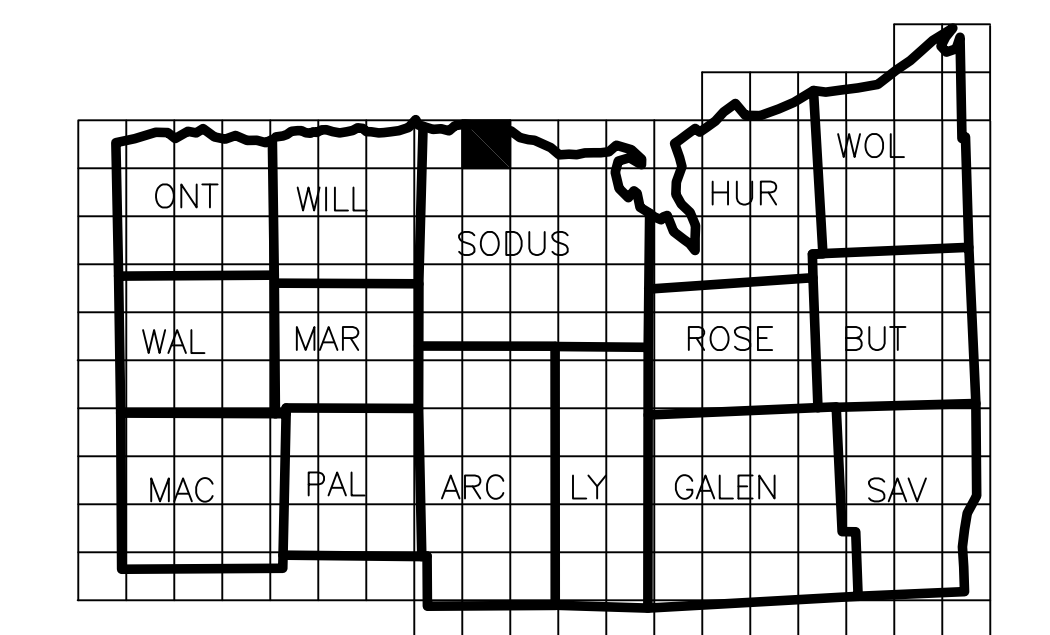

WAYNE COUNTY REAL PROPERTY TAX SERVICE

16 WILLIAM STREET
LYONS, NEW YORK
www.co.wayne.ny.us
UNDER AUTHORITY
OF
WAYNE COUNTY BOARD OF SUPERVISORS

LEGEND

TOWN LINE	-----	ROAD OR RAILROAD ENDRY	-----
VILLAGE LINE	-----	COUNTY LINE	-----
SECTION MAP LIMIT	-----	SEWER DISTRICT LINE	----- S
GREAT LOT LINE	-----	LIGHTING DISTRICT LINE	----- L
SCHOOL DISTRICT LINE	----- SCH	FIRE DISTRICT LINE	----- F
WATER DISTRICT LINE	----- W	PROPERTY LINE	-----
GREAT LOT NO.	-----	DEED ACREAGE	17.5 A (C)
PROPERTY LINE	-----	DEED DIMENSION	452 (S)
ORIGINAL LOT LINE	-----	DEED DIMENSION	123.8 (D)
RAILROAD	-----	SECTION & MAP NO.	60118-17
STREAM OR DITCH	-----	CENTERLINE DIMENSION	671.12 C
COORDINATE GRID	+		

SPECIAL DISTRICTS

SCHOOL	SODUS CENTRAL SCHOOL DISTRICT
FIRE	SODUS RURAL FIRE DISTRICT
WATER	LAKE ROAD WATER DISTRICT WATER DISTRICT NO. 5, EXT. 2
SEWER	
LIGHTING	

FOR TAX PURPOSES ONLY NOT TO BE USED FOR CONVEYANCE

NOTICE OF DISCLAIMER

LOCATION MAP