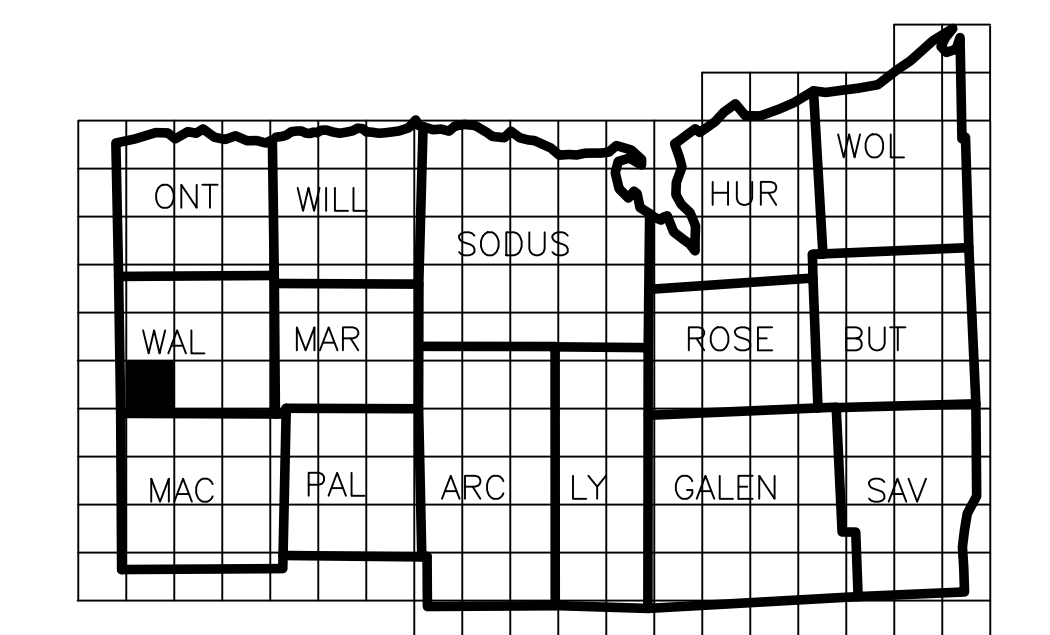

WAYNE COUNTY REAL PROPERTY TAX SERVICE

16 WILLIAM STREET
LYONS, NEW YORK
www.co.wayne.ny.us
UNDER AUTHORITY
OF
WAYNE COUNTY BOARD OF SUPERVISORS

LEGEND

TOWN LINE	ROAD OR RAILROAD ENDY.
VILLAGE LINE	COUNTY LINE
SECTION MAP LIMIT	SCHOOL DISTRICT LINE
GREAT LOT LINE	FIRE DISTRICT LINE
SCHOOL DISTRICT LINE	FIRE DISTRICT LINE
WATER DISTRICT LINE	WATER DISTRICT LINE
GREAT LOT NO.	WATER DISTRICT LINE
PROPERTY LINE	PROPERTY LINE
ORIGINAL LOT LINE	ORIGINAL LOT LINE
RAILROAD	RAILROAD
STREAM OR DITCH	STREAM OR DITCH
COORDINATE GRID	COORDINATE GRID
	--- S ---
	--- F ---
	--- W ---
	--- C ---
	--- 5 ---
	--- 123.8 (9) ---
	--- 671.12 (2) ---

SPECIAL DISTRICTS

SCHOOL	PENFIELD CENTRAL SCHOOL DISTRICT
	WAYNE CENTRAL SCHOOL DISTRICT
FIRE	WEST WALWORTH FIRE DISTRICT
WATER	WALWORTH WATER DISTRICT NO.1
SEWER	
LIGHTING	LEHRWOOD LIGHTING DISTRICT
PARK	
SIDEWALK	LEHRWOOD SIDEWALK DISTRICT

FOR TAX PURPOSES ONLY NOT TO BE USED FOR CONVEYANCE

NOTICE OF DISCLAIMER

LOCATION MAP