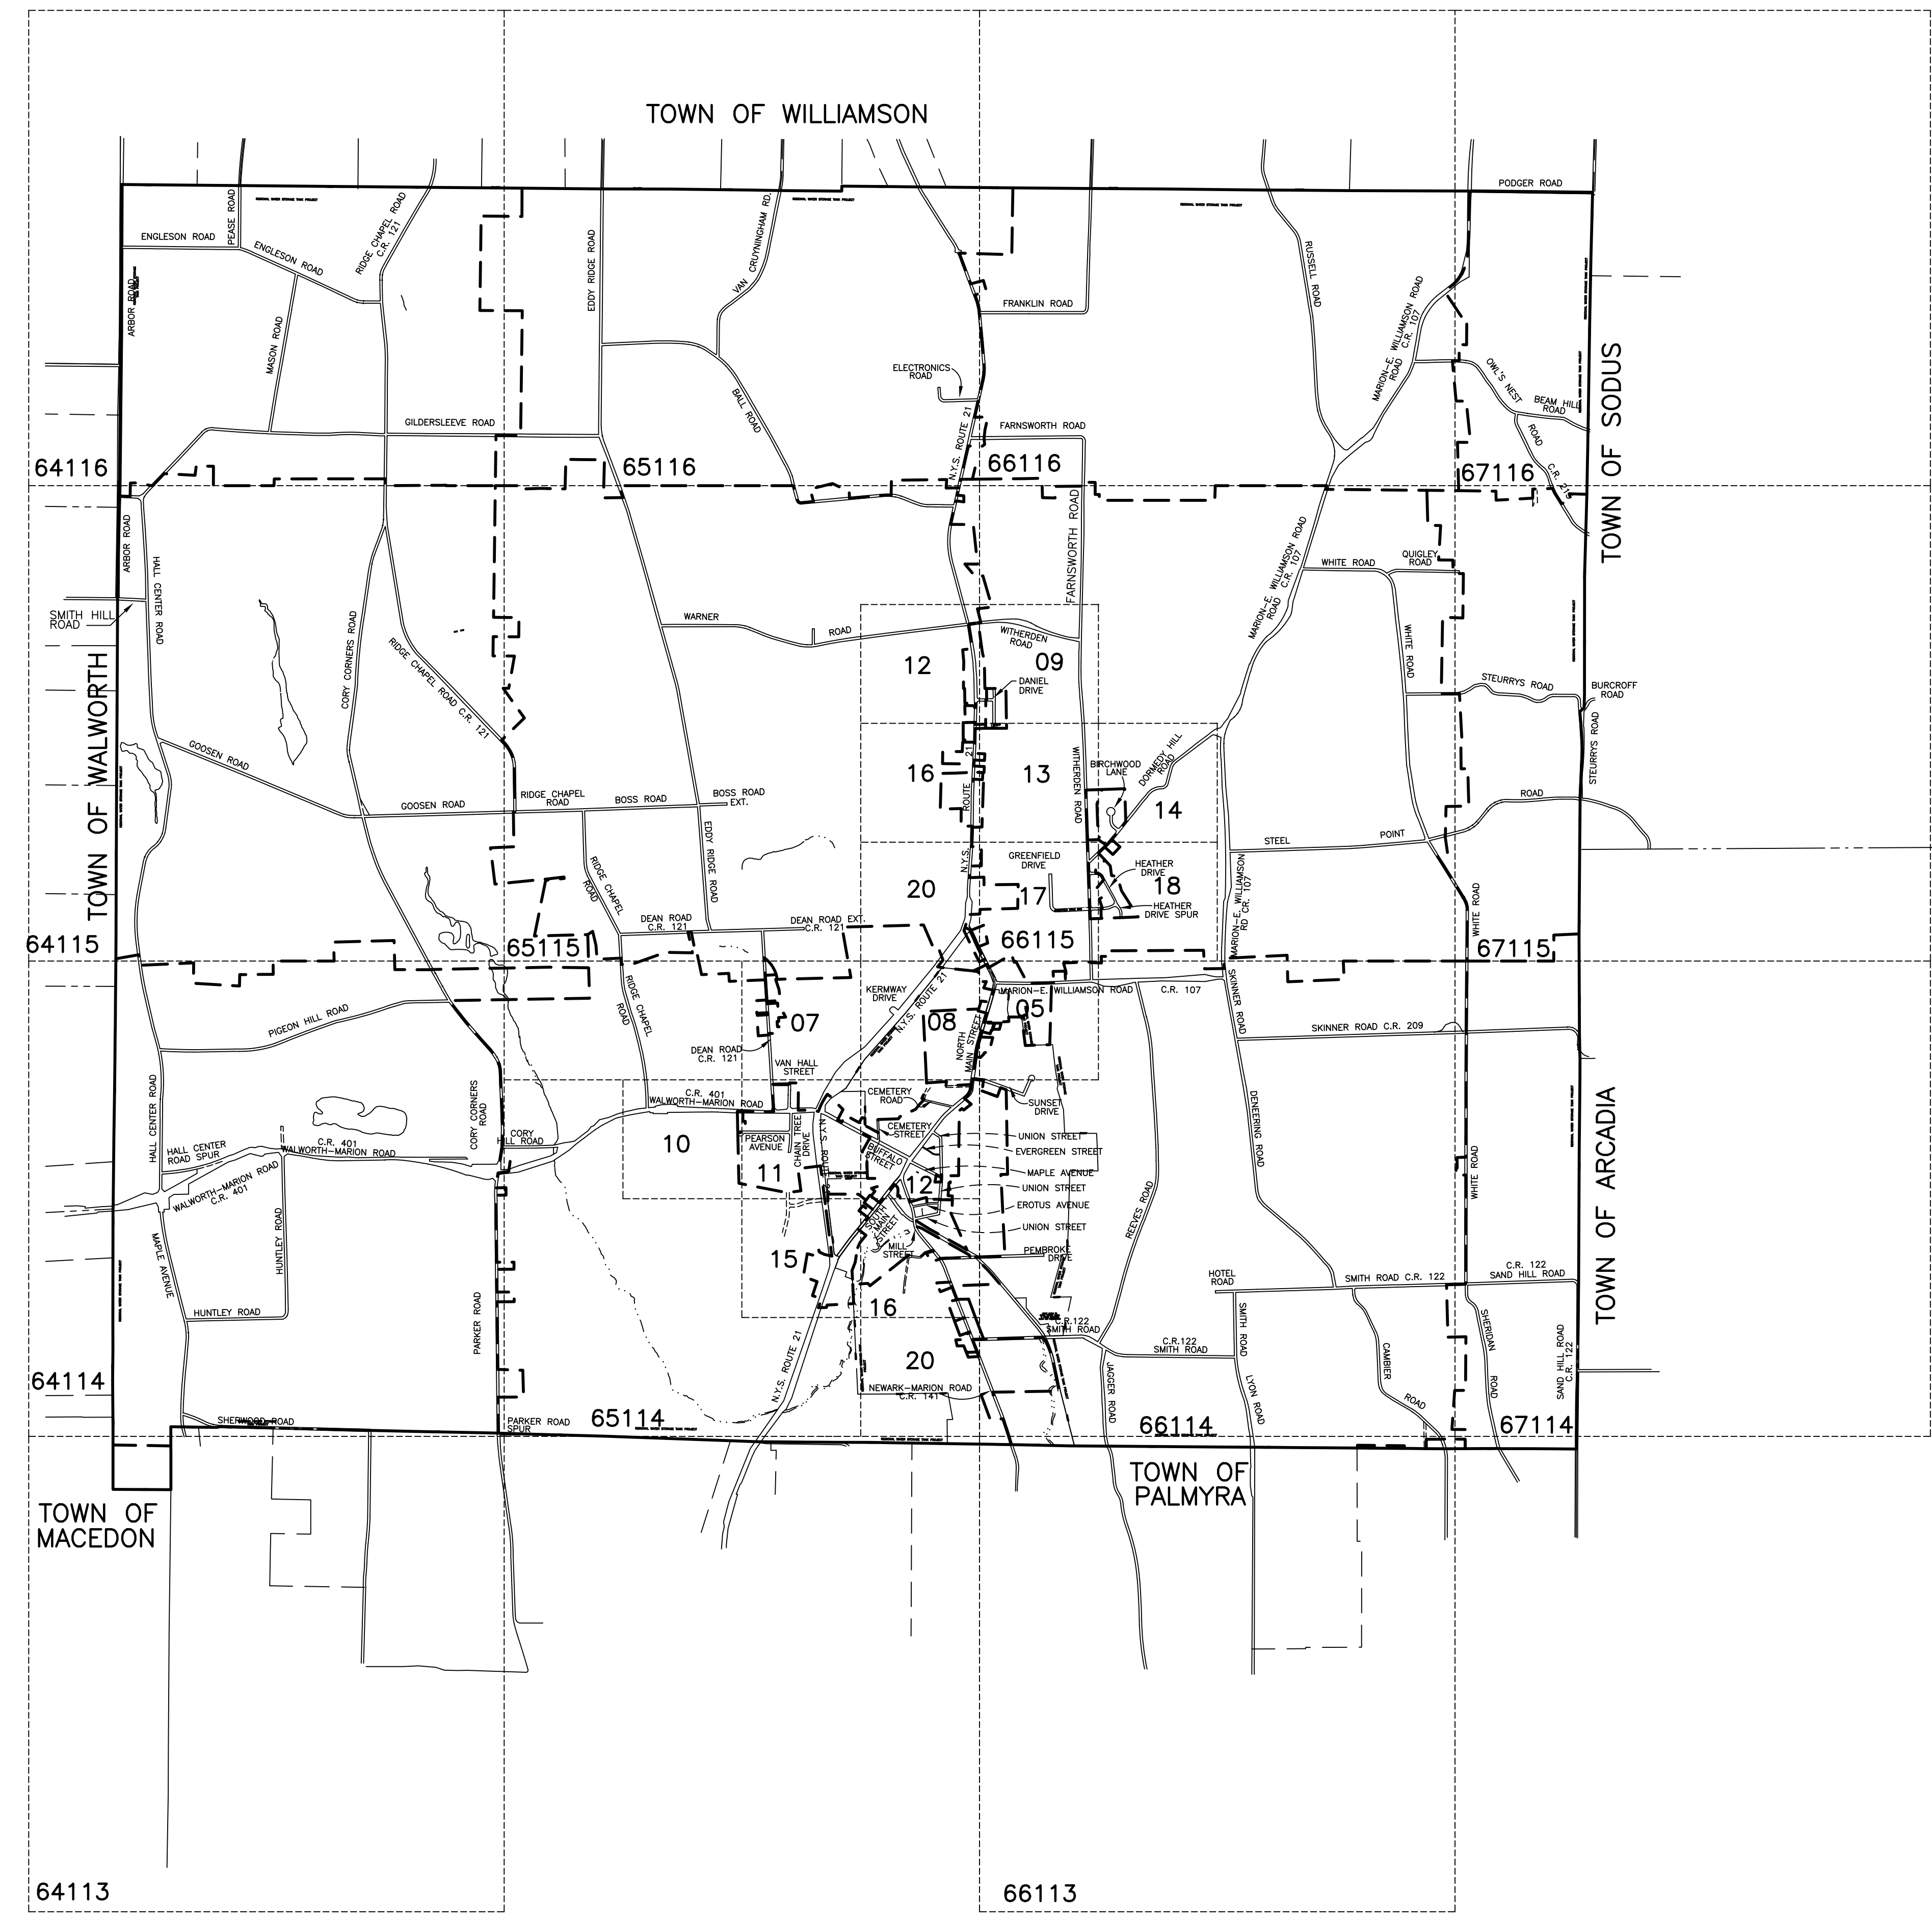

WAYNE COUNTY

REAL PROPERTY TAX SERVICE

16 WILLIAM STREET
LYONS, NEW YORK
www.co.wayne.ny.us
UNDER AUTHORITY
OF
WAYNE COUNTY BOARD OF SUPERVISORS

LEGEND

TOWN LINE	-----	ROAD OR RAILROAD BNDY.	-----
VILLAGE LINE	-----	COUNTY LINE	----- S
SECTION MAP LIMIT	-----	SEWER DISTRICT LINE	----- L
GREAT LOT LINE	-----	LIGHTING DISTRICT LINE	----- F
SCHOOL DISTRICT LINE	-----SCH	FIRE DISTRICT LINE	-----
WATER DISTRICT LINE	-----W	DENOTES COMMON OWNER	⊙
GREAT LOT NO.	①	CALCULATED ACREAGE	7.5 A (C)
PROPERTY LINE	-----	DEED ACREAGE	17.5 A
ORIGINAL LOT LINE	-----	SCALED DIMENSION	452 (S)
RAILROAD	-----	DEED DIMENSION	123.8 (D)
STREAM OR DITCH	-----	SECTION & MAP NO.	60118-17
COORDINATE GRID	+	CENTERLINE DIMENSION	671.12 Q

SPECIAL DISTRICTS

SCHOOL	
FIRE	
WATER	
SEWER	
LIGHTING	

FOR TAX PURPOSES ONLY NOT TO BE USED FOR CONVEYANCE

NOTICE OF DISCLAIMER

LOCATION MAP

SECTION BREAKDOWN

TOWN OF MARION

INDEX
To Real Property Tax Maps
For The
TOWN OF MARION
Wayne County, New York

MAP DATE	SECTION NO.	MAP NO.
	INDEX