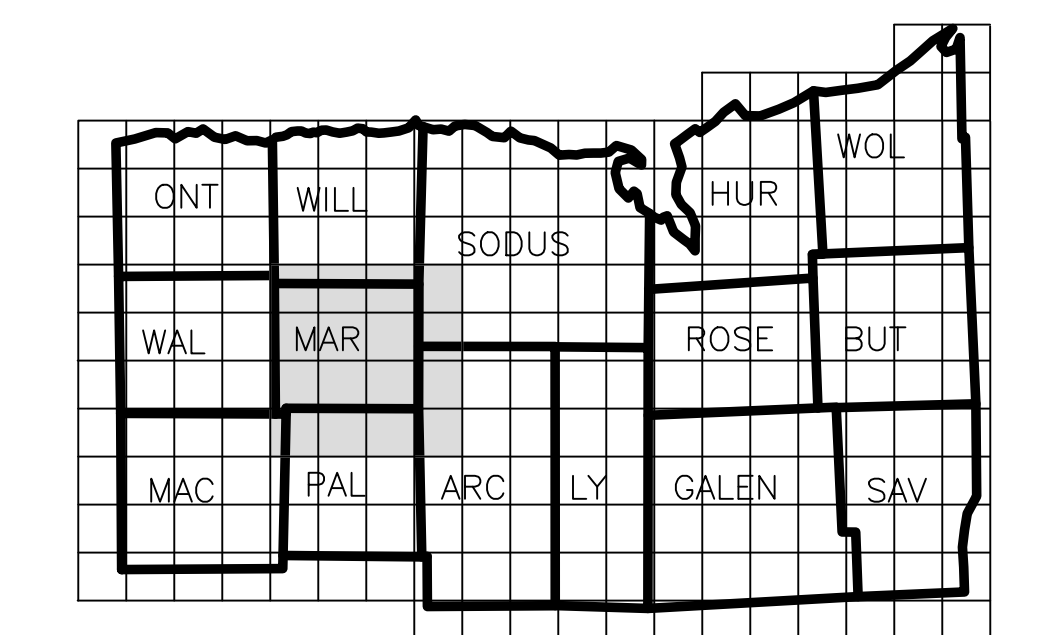

WAYNE COUNTY

REAL PROPERTY TAX SERVICE

16 WILLIAM STREET
LYONS, NEW YORK
www.co.wayne.ny.us
UNDER AUTHORITY
OF
WAYNE COUNTY BOARD OF SUPERVISORS

LEGEND

TOWN LINE	-----	ROAD OR RAILROAD BNDY.	-----
VILLAGE LINE	-----	COUNTY LINE	----- S
SECTION MAP LIMIT	-----	SEWER DISTRICT LINE	----- L
GREAT LOT LINE	-----	LIGHTING DISTRICT LINE	----- F
SCHOOL DISTRICT LINE	-----SCH	FIRE DISTRICT LINE	-----
WATER DISTRICT LINE	-----W	DENOTES COMMON OWNER	⊙
GREAT LOT NO.	①	CALCULATED ACREAGE	7.5 A (C)
PROPERTY LINE	-----	DEED ACREAGE	17.5 A
ORIGINAL LOT LINE	-----	SCALED DIMENSION	452 (S)
RAILROAD	-----	DEED DIMENSION	123.8 (D)
STREAM OR DITCH	-----	SECTION & MAP NO.	60118-17
COORDINATE GRID	+	CENTERLINE DIMENSION	671.12 Q

SPECIAL DISTRICTS

SCHOOL	
FIRE	
WATER	
SEWER	
LIGHTING	

FOR TAX PURPOSES ONLY NOT TO BE USED FOR CONVEYANCE

NOTICE OF DISCLAIMER

LOCATION MAP