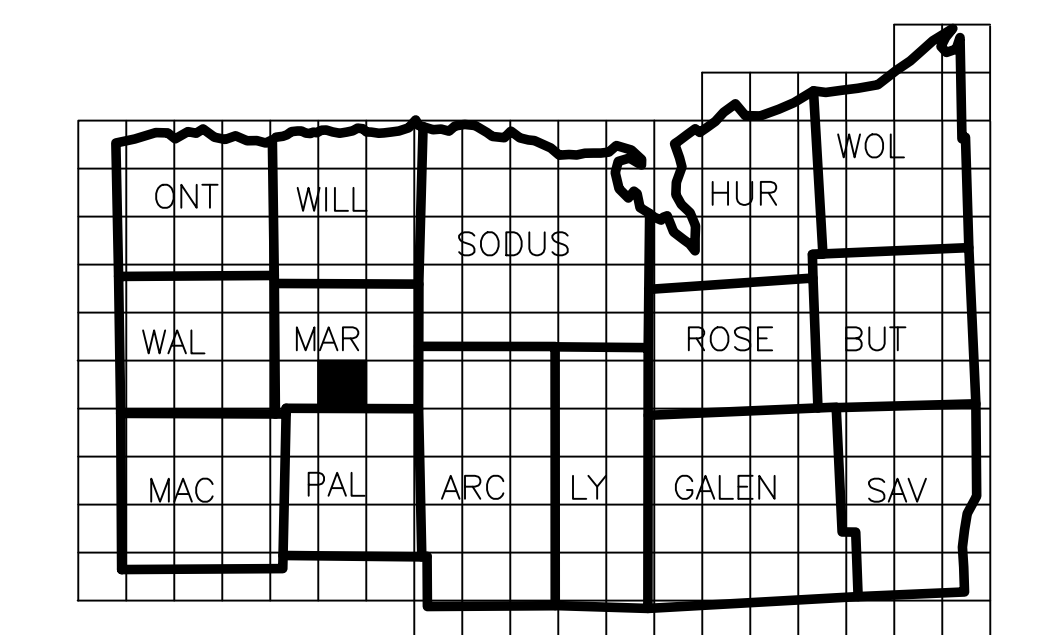

WAYNE COUNTY

REAL PROPERTY TAX SERVICE

16 WILLIAM STREET
LYONS, NEW YORK
www.co.wayne.ny.us
UNDER AUTHORITY
OF
WAYNE COUNTY BOARD OF SUPERVISORS

LEGEND

TOWN LINE	ROAD OR RAILROAD BNDY.
VILLAGE LINE	COUNTY LINE
SECTION MAP LIMIT	SEWER DISTRICT LINE
GREAT LOT LINE	LIGHTING DISTRICT LINE
SCHOOL DISTRICT LINE	FIRE DISTRICT LINE
WATER DISTRICT LINE	DENOTES COMMON OWNER
GREAT LOT NO.	⑨
PROPERTY LINE	CALCULATED ACREAGE 7.5 A (C)
ORIGINAL LOT LINE	DEED ACREAGE 17.5 A
RAILROAD	SCALED DIMENSION 452 (S)
STREAM OR DITCH	DEED DIMENSION 123.8 (D)
COORDINATE GRID	SECTION & MAP NO. 60118-17
	CENTERLINE DIMENSION 671.12

SPECIAL DISTRICTS

SCHOOL	MARION CENTRAL SCHOOL DISTRICT
FIRE	MARION FIRE DISTRICT
WATER	MARION WATER DISTRICT REGIONAL WATER STORAGE TANK PROJECT
SEWER	MARION SEWER DISTRICT
LIGHTING	
DRAINAGE	MARION DRAINAGE DISTRICT

FOR TAX PURPOSES ONLY NOT TO BE USED FOR CONVEYANCE

NOTICE OF DISCLAIMER

LOCATION MAP

SECTION BREAKDOWN

REAL PROPERTY MAP WAYNE COUNTY, NEW YORK

THESE MAPS ARE COMPILED FOR TAX PURPOSES ONLY

MAP DATE	SECTION NO.	MAP NO.
	65114	20