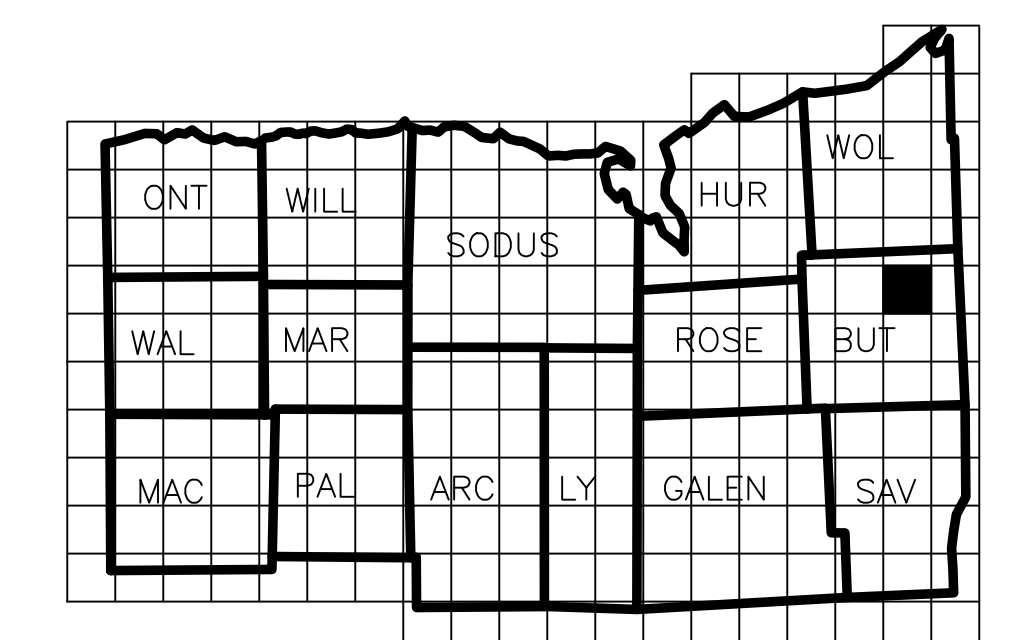

WAYNE COUNTY REAL PROPERTY TAX SERVICE

16 WILLIAM STREET
LYONS, NEW YORK
www.co.wayne.ny.us
UNDER AUTHORITY
OF
WAYNE COUNTY BOARD OF SUPERVISORS

LEGEND

TOWN LINE	ROAD OR RAILROAD BNDY.
VILLAGE LINE	COUNTY LINE
SECTION MAP LIMIT	SEWER DISTRICT LINE
GREAT LOT LINE	LIGHTING DISTRICT LINE
SCHOOL DISTRICT LINE	FIRE DISTRICT LINE
WATER DISTRICT LINE	DENOTES COMMON OWNER
GREAT LOT NO.	CALCULATED ACREAGE 7.5 A (C)
PROPERTY LINE	DEED ACREAGE 17.5 A (C)
ORIGINAL LOT LINE	SCALED DIMENSION 452 (S)
RAILROAD	DEED DIMENSION 123.8 (D)
STREAM OR DITCH	SECTION & MAP NO. 60118-17
COORDINATE GRID	CENTERLINE DIMENSION 671.12 C

SPECIAL DISTRICTS

SCHOOL	NORTH ROSE-WOLCOTT CENTRAL SCHOOL DISTRICT RED CREEK CENTRAL SCHOOL DISTRICT
FIRE	RED CREEK-WOLCOTT FIRE DISTRICT
WATER	
SEWER	
LIGHTING	

FOR TAX PURPOSES ONLY NOT TO BE USED FOR CONVEYANCE

NOTICE OF DISCLAIMER

LOCATION MAP