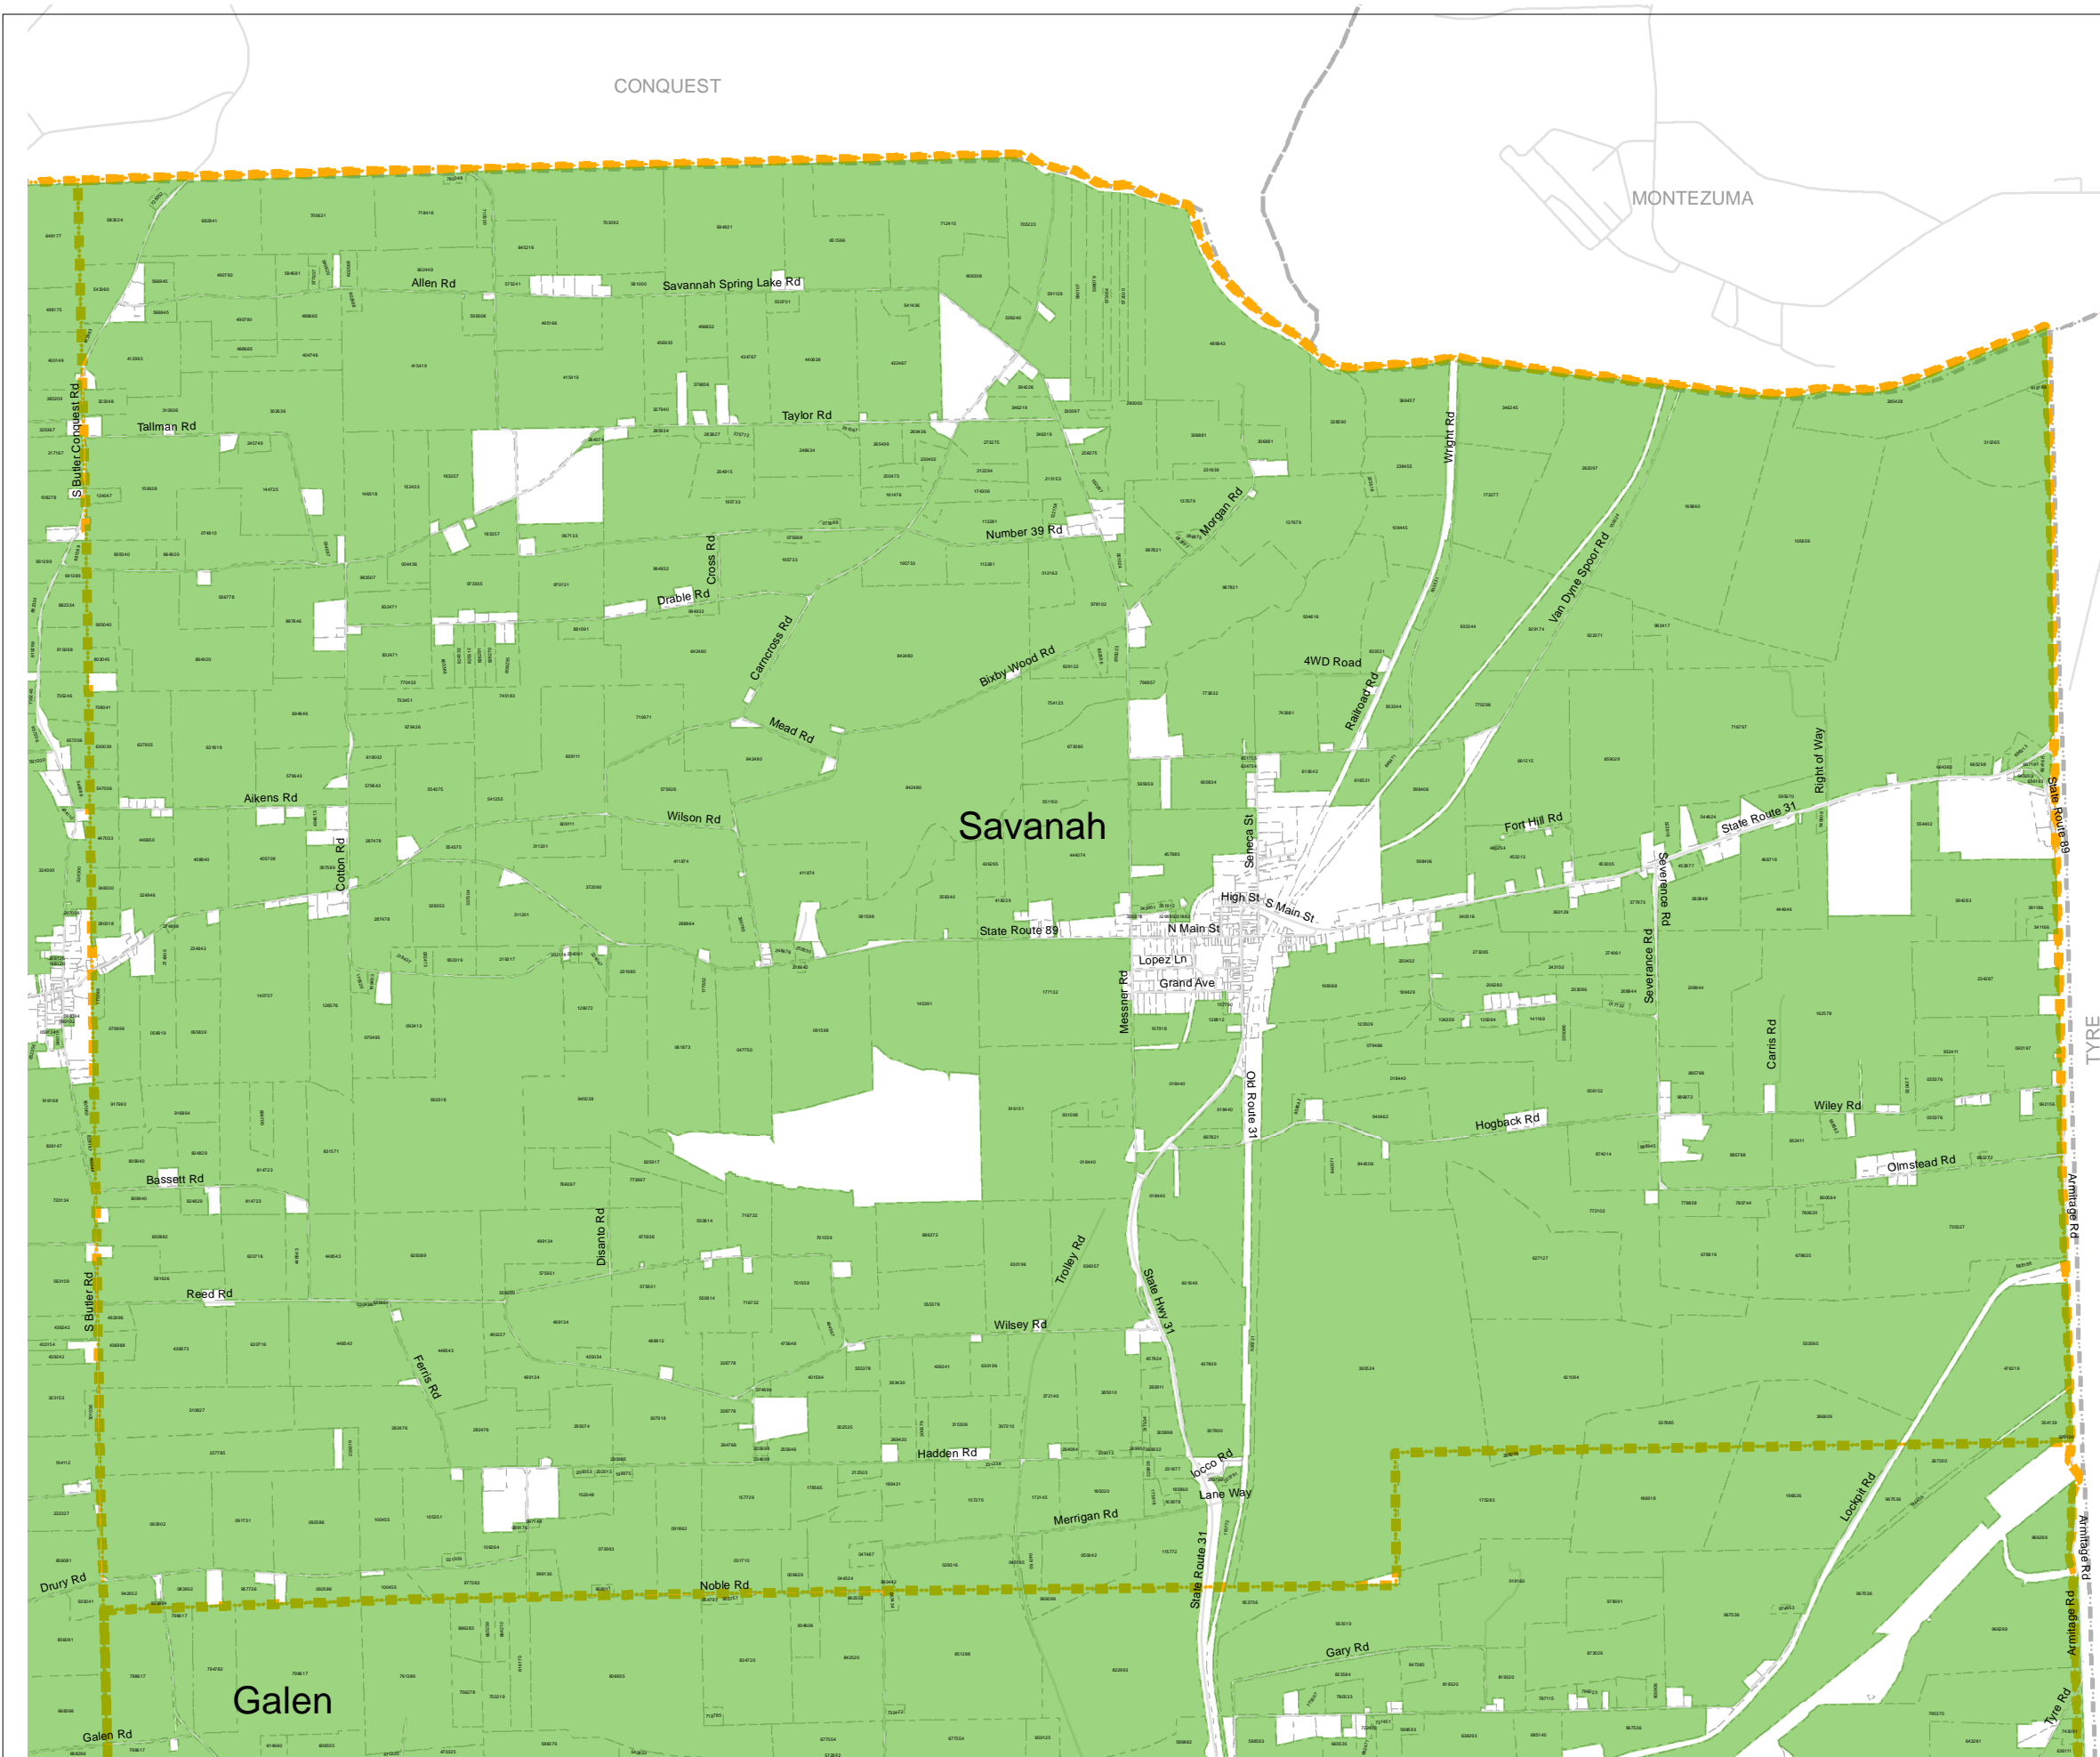

**ECONOMIC DEVELOPMENT
& PLANNING DEPARTMENT**
9 PEARL STREET
LYONS, NY 14489
Telephone: (315) 946-5919
Facsimile: (315) 946-7657
<http://web.co.wayne.ny.us>

Agricultural District No. 1

Ag District No. 01

in all the Towns of Wayne County:
Arcadia, Butler, Galen, Huron, Lyons,
Macedon, Marion, Ontario, Palmyra, Rose,
Savannah, Sodus, Walworth, Williamson and Wolcott
4/19/2016
Amended Acreage= 293,672

Town of Savannah

Agricultural District No. 1
Modified and continued by Board of Supervisors
Resolution 253-16; April 19, 2016
Next Review Deadline July 8, 2024

SOURCES:

BASE MAP:
ALIS road information- NYS Office of Cyber Security (OCS)
Regional Municipality Boundaries NYSOCS
Parcel Boundaries: Polygons provided by
Wayne County Real Property Tax
Department March 31, 2016