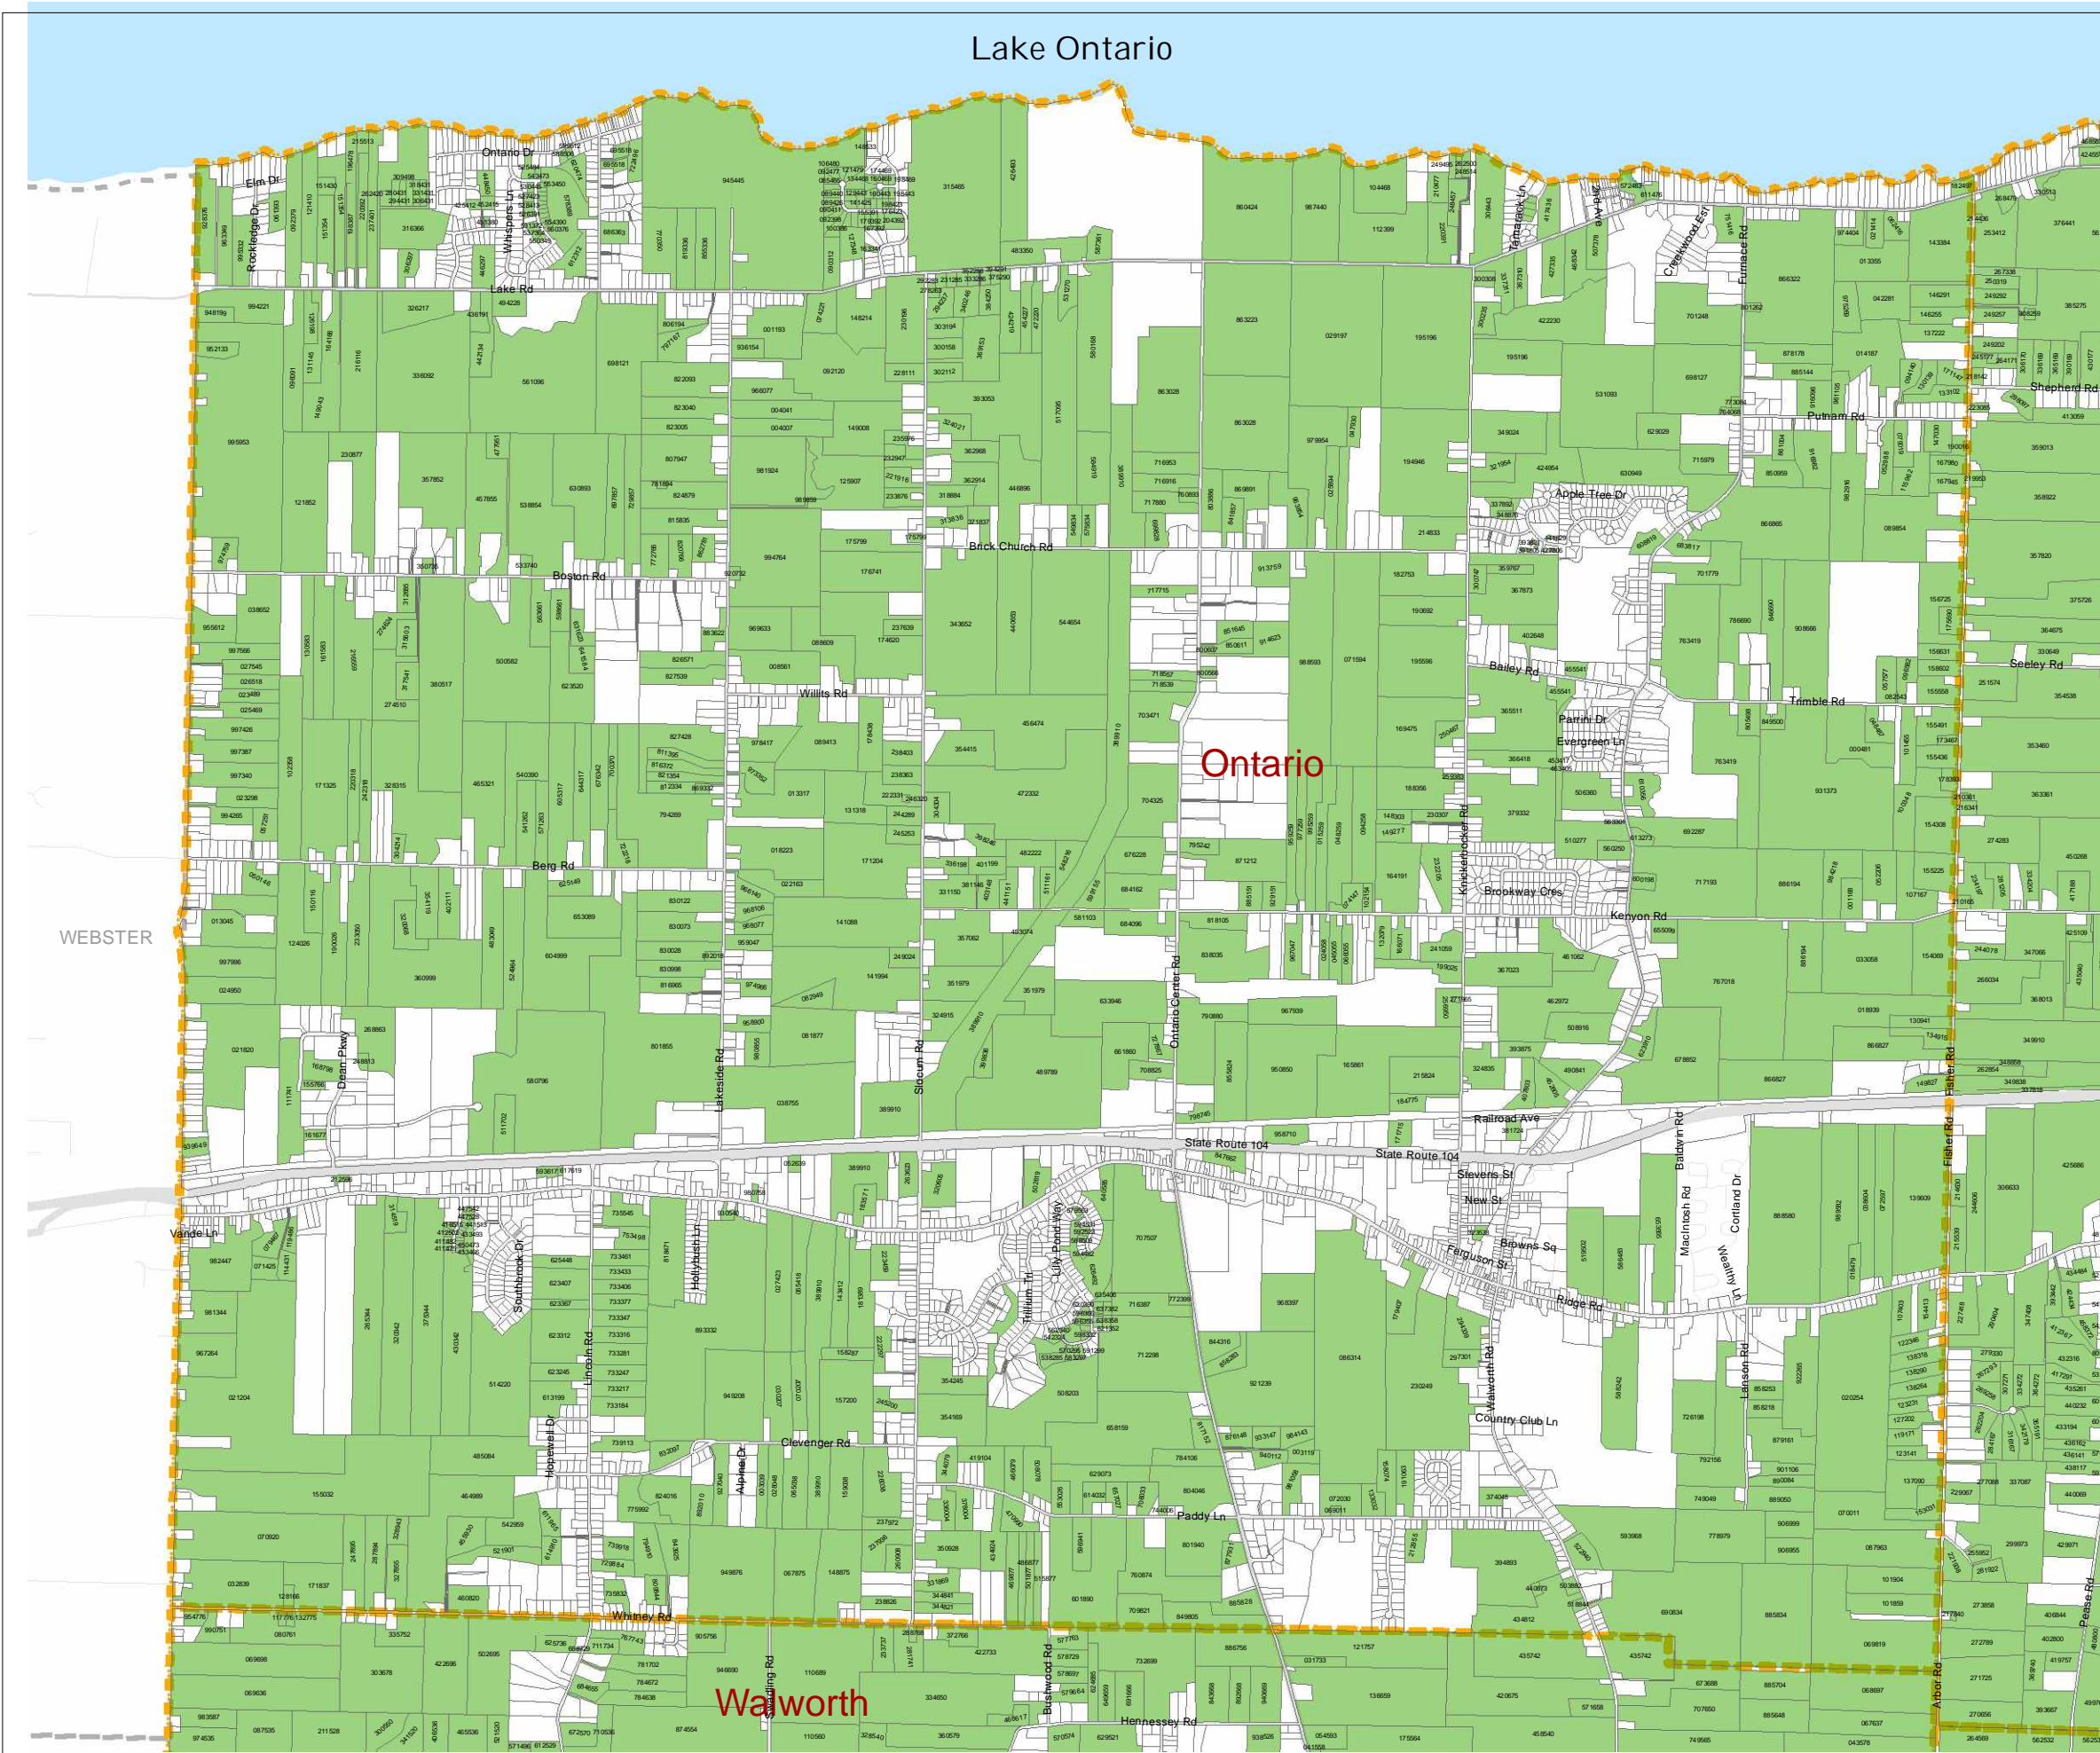

ECONOMIC DEVELOPMENT
& PLANNING DEPARTMENT
9 PEARL STREET
LYONS, NY 14489
Telephone: (315) 946-5919
Facsimile: (315) 946-7657
http://web.co.wayne.ny.us

Lake Ontario

Agricultural District No. 1

- 2018 Ag District 01
- 2018 parcel boundaries

in all the Towns of Wayne County:
Arcadia, Butler, Galen, Huron, Lyons,
Macedon, Marion, Ontario, Palmyra, Rose,
Savannah, Sodus, Walworth, Williamson and Wolcott
4/19/2016. 303b additions 3/21/17; 3/20/18
Amended Acreage= 293,816

Town of Ontario

Agricultural District No. 1
Modified and continued by Board of Supervisors
Resolution 253-16; April 19, 2016
Next Review Deadline July 8, 2024
303b Resolutions 176-17;160-18

SOURCES:

BASE MAP:
ALIS road information- NYS Office of Cyber Security (OCS)
Regional Municipality Boundaries NYSOCS
Parcel Boundaries: Polygons provided by
Wayne County Real Property Tax
Department March 31, 2017

Countywide Agricultural District

This map was created by the Wayne County Dept. Ec. Development & Planning March 23, 2018.