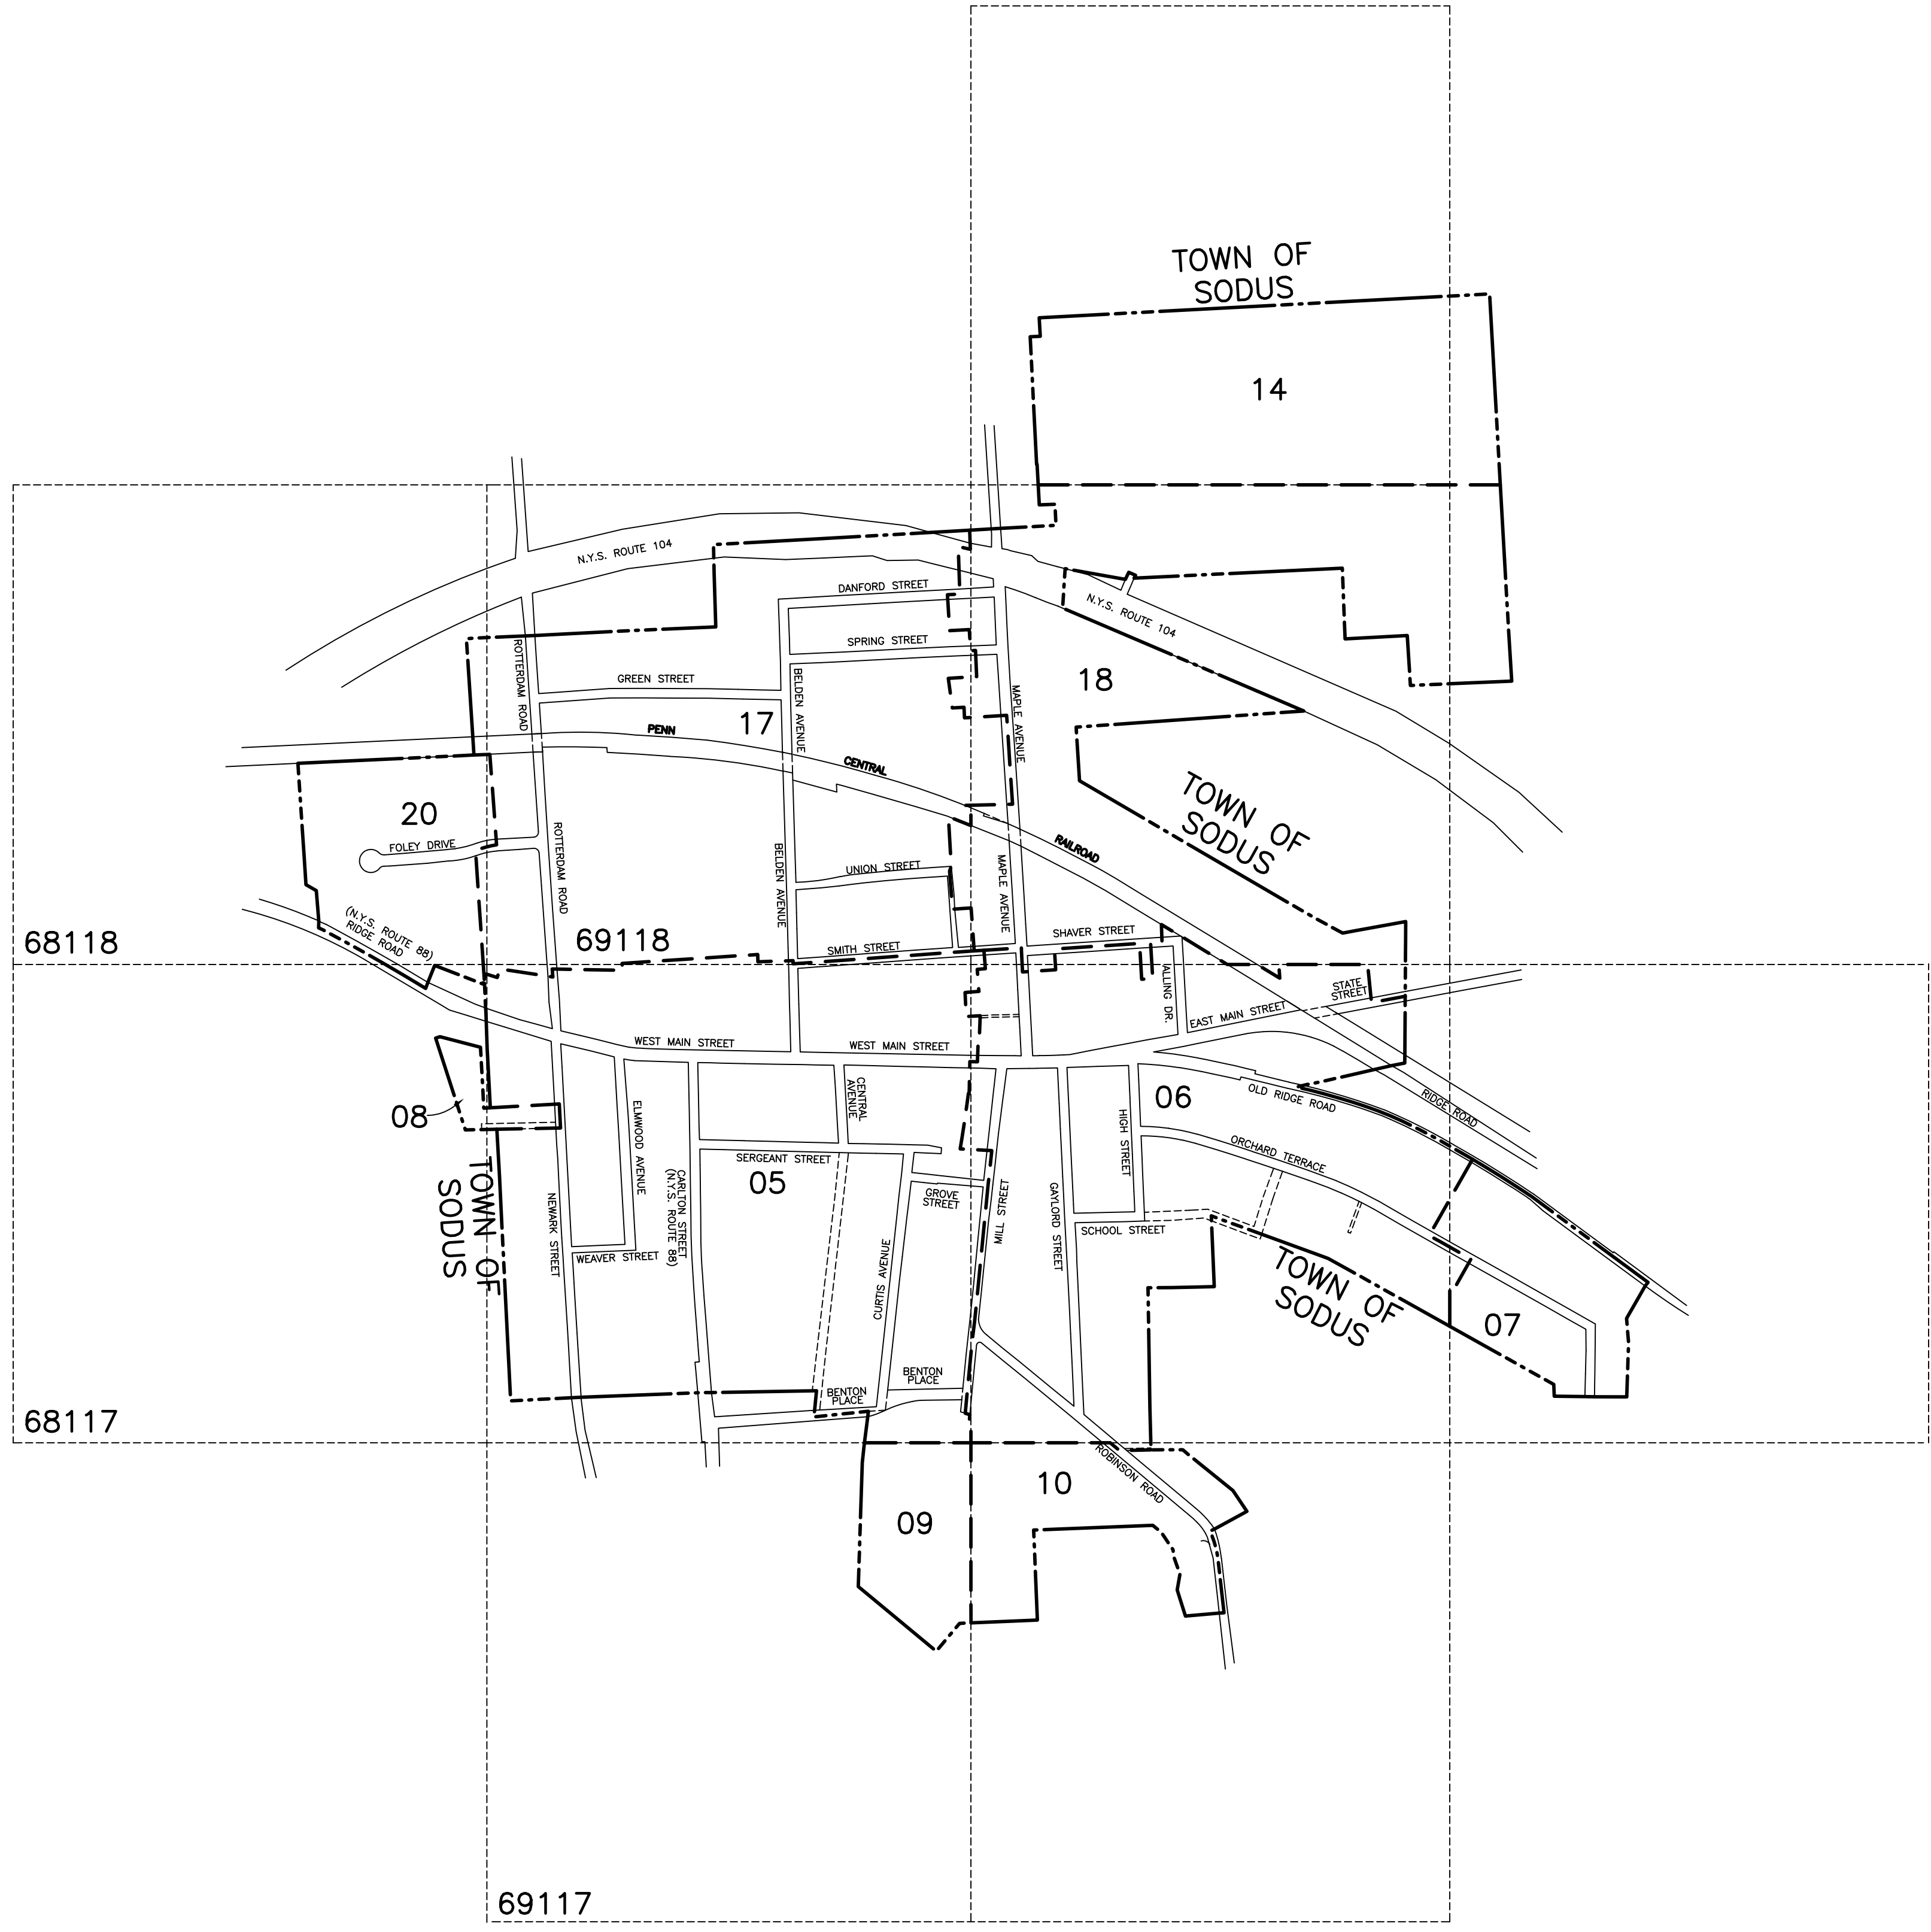

WAYNE COUNTY REAL PROPERTY TAX SERVICE

16 WILLIAM STREET
LYONS, NEW YORK
www.co.wayne.ny.us
UNDER AUTHORITY
OF
WAYNE COUNTY BOARD OF SUPERVISORS

LEGEND

TOWN LINE	-----	ROAD OR RAILROAD BNDY.	-----
VILLAGE LINE	-----	COUNTY LINE	----- S ----
SECTION MAP LIMIT	-----	SEWER DISTRICT LINE	----- L ----
GREAT LOT LINE	-----	LIGHTING DISTRICT LINE	----- F ----
SCHOOL DISTRICT LINE	-----SCH-----	FIRE DISTRICT LINE	-----
WATER DISTRICT LINE	-----W-----	DENOTES COMMON OWNER	⊙
GREAT LOT NO.	①	CALCULATED ACREAGE	7.5 A (C)
PROPERTY LINE	-----	DEED ACREAGE	17.5 A
ORIGINAL LOT LINE	-----	SCALED DIMENSION	452 (S)
RAILROAD	-----	DEED DIMENSION	123.8 (D)
STREAM OR DITCH	-----	SECTION & MAP NO.	60118-17
COORDINATE GRID	+	CENTERLINE DIMENSION	671.12 Q

SPECIAL DISTRICTS

SCHOOL
FIRE
WATER
SEWER
LIGHTING

FOR TAX PURPOSES ONLY NOT TO BE USED FOR CONVEYANCE

NOTICE OF DISCLAIMER

LOCATION MAP

SECTION BREAKDOWN

VILLAGE OF SODUS

INDEX
To Real Property Tax Maps
For The
VILLAGE OF SODUS
Wayne County, New York

MAP DATE	SECTION NO.	MAP NO.
	INDEX