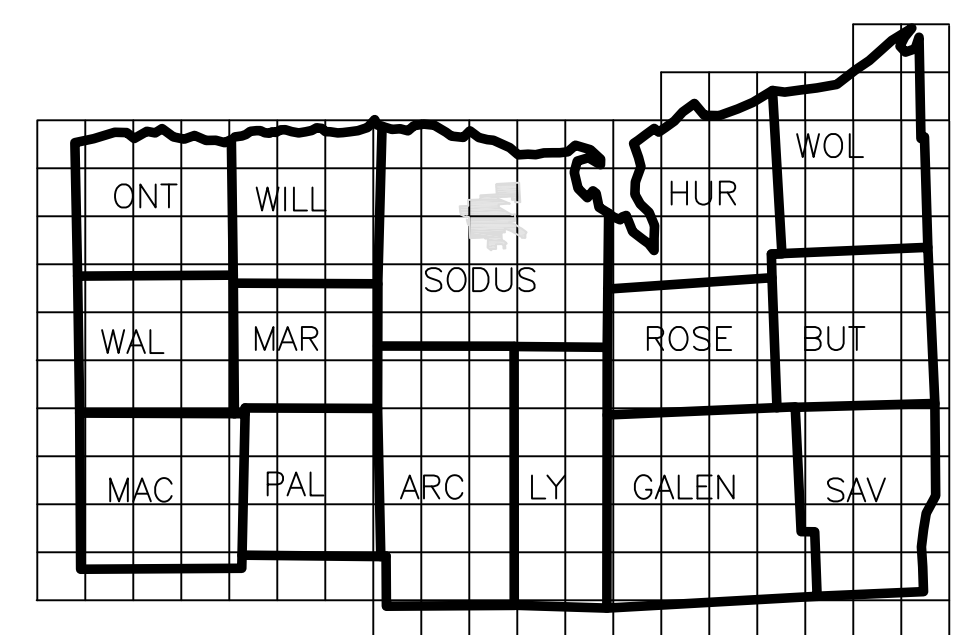

WAYNE COUNTY REAL PROPERTY TAX SERVICE

16 WILLIAM STREET
LYONS, NEW YORK
www.co.wayne.ny.us
UNDER AUTHORITY
OF
WAYNE COUNTY BOARD OF SUPERVISORS

LEGEND

TOWN LINE	-----	ROAD OR RAILROAD BNDY.	-----
VILLAGE LINE	-----	COUNTY LINE	----- S ----
SECTION MAP LIMIT	-----	SEWER DISTRICT LINE	----- L ----
GREAT LOT LINE	-----	LIGHTING DISTRICT LINE	----- F ----
SCHOOL DISTRICT LINE	-----SCH-----	FIRE DISTRICT LINE	-----
WATER DISTRICT LINE	-----W-----	DENOTES COMMON OWNER	⊙
GREAT LOT NO.	①	CALCULATED ACREAGE	7.5 A (C)
PROPERTY LINE	-----	DEED ACREAGE	17.5 A
ORIGINAL LOT LINE	-----	SCALED DIMENSION	452 (S)
RAILROAD	-----	DEED DIMENSION	123.8 (D)
STREAM OR DITCH	-----	SECTION & MAP NO.	60118-17
COORDINATE GRID	+	CENTERLINE DIMENSION	671.12 Q

SPECIAL DISTRICTS

SCHOOL
FIRE
WATER
SEWER
LIGHTING

FOR TAX PURPOSES ONLY NOT TO BE USED FOR CONVEYANCE

NOTICE OF DISCLAIMER

LOCATION MAP

SECTION BREAKDOWN