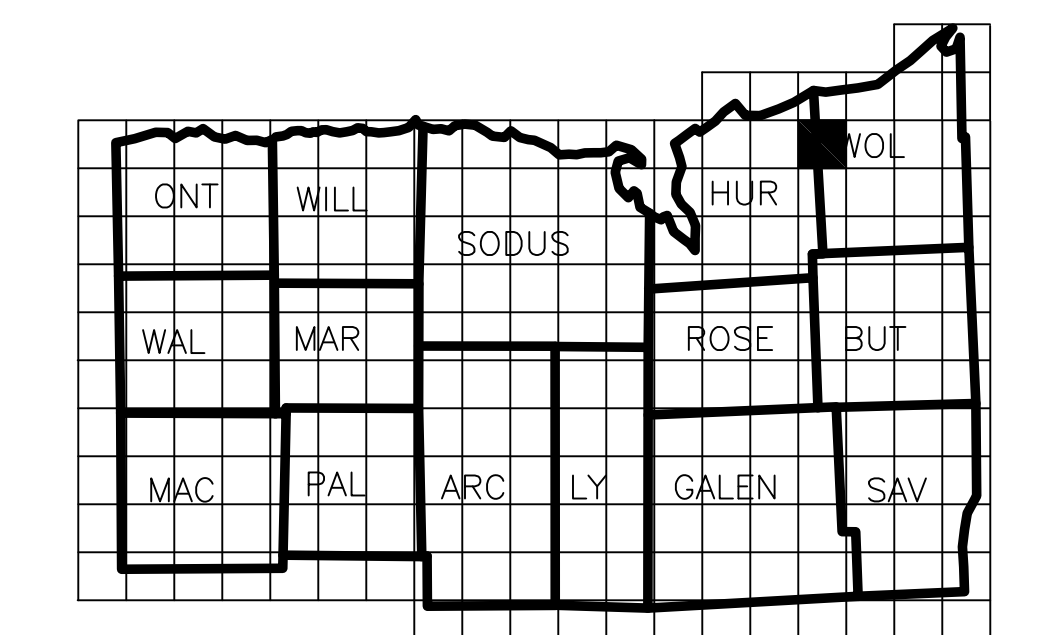

WAYNE COUNTY REAL PROPERTY TAX SERVICE

16 WILLIAM STREET
LYONS, NEW YORK
www.co.wayne.ny.us
UNDER AUTHORITY
OF
WAYNE COUNTY BOARD OF SUPERVISORS

LEGEND

TOWN LINE	-----	ROAD OR RAILROAD ENDRY	-----
VILLAGE LINE	-----	COUNTY LINE	-----
SECTION MAP LIMIT	-----	SEWER DISTRICT LINE	----- S
GREAT LOT LINE	-----	LIGHTING DISTRICT LINE	----- L
SCHOOL DISTRICT LINE	-----SCH	FIRE DISTRICT LINE	----- F
WATER DISTRICT LINE	-----W	DENOTES COMMON OWNER	⊕
GREAT LOT NO.	①	CALCULATED ACREAGE	7.5 A (C)
PROPERTY LINE	-----	DEED ACREAGE	17.5 A
ORIGINAL LOT LINE	-----	SCALED DIMENSION	452 (S)
RAILROAD	-----	DEED DIMENSION	123.8 (D)
STREAM OR DITCH	~~~~~	SECTION & MAP NO.	60118-17
COORDINATE GRID	+ + +	CENTERLINE DIMENSION	671.12 Q

SPECIAL DISTRICTS

SCHOOL	NORTH ROSE-WOLCOTT CENTRAL SCHOOL DISTRICT
FIRE	RED CREEK-WOLCOTT FIRE DISTRICT
WATER	
SEWER	PORT BAY SEWER DISTRICT
LIGHTING	

FOR TAX PURPOSES ONLY NOT TO BE USED FOR CONVEYANCE

NOTICE OF DISCLAIMER

LOCATION MAP