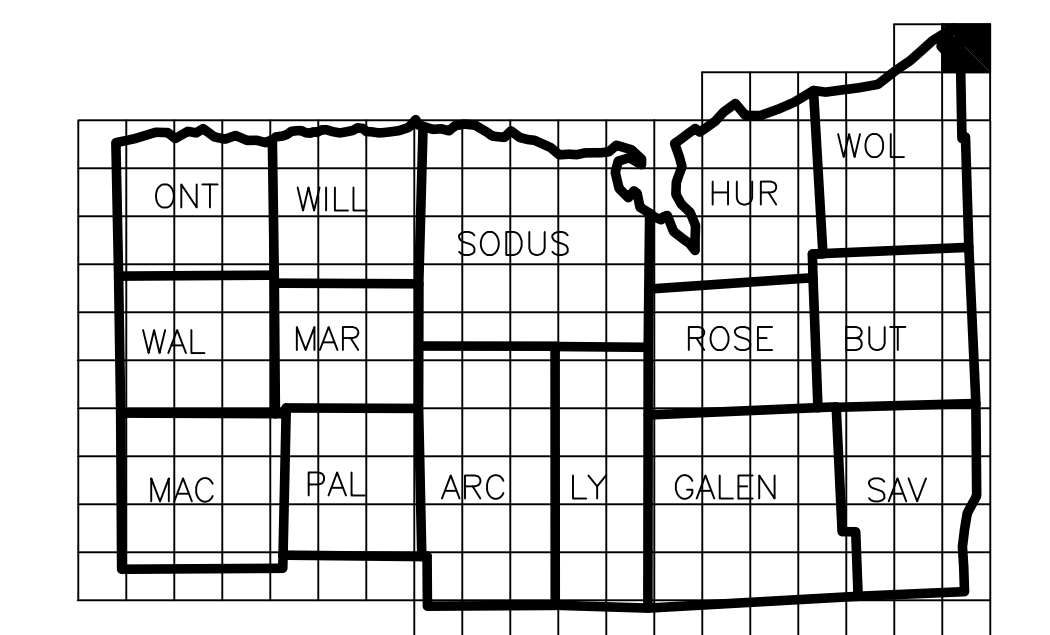

WAYNE COUNTY REAL PROPERTY TAX SERVICE

16 WILLIAM STREET
LYONS, NEW YORK
www.co.wayne.ny.us
UNDER AUTHORITY
OF
WAYNE COUNTY BOARD OF SUPERVISORS

LEGEND

TOWN LINE	-----	ROAD OR RAILROAD BNDY.	-----
VILLAGE LINE	-----	COUNTY LINE	-----
SECTION MAP LIMIT	-----	SEWER DISTRICT LINE	----- S
GREAT LOT LINE	-----	LIGHTING DISTRICT LINE	----- L
SCHOOL DISTRICT LINE	-----SCH	FIRE DISTRICT LINE	----- F
WATER DISTRICT LINE	-----W	DENOTES COMMON OWNER	⊙
GREAT LOT NO.	①	CALCULATED ACREAGE	7.5 A (C)
PROPERTY LINE	-----	DEED ACREAGE	17.5 A
ORIGINAL LOT LINE	-----	SCALED DIMENSION	452 (S)
RAILROAD	-----	DEED DIMENSION	123.8 (D)
STREAM OR DITCH	-----	SECTION & MAP NO.	60118-17
COORDINATE GRID	+	CENTERLINE DIMENSION	671.12 C

SPECIAL DISTRICTS

SCHOOL	RED CREEK CENTRAL SCHOOL DISTRICT
FIRE	RED CREEK-WOLCOTT FIRE DISTRICT
WATER	
SEWER	BLIND SODUS BAY SEWER DISTRICT
LIGHTING	

FOR TAX PURPOSES ONLY NOT TO BE USED FOR CONVEYANCE

NOTICE OF DISCLAIMER

LOCATION MAP