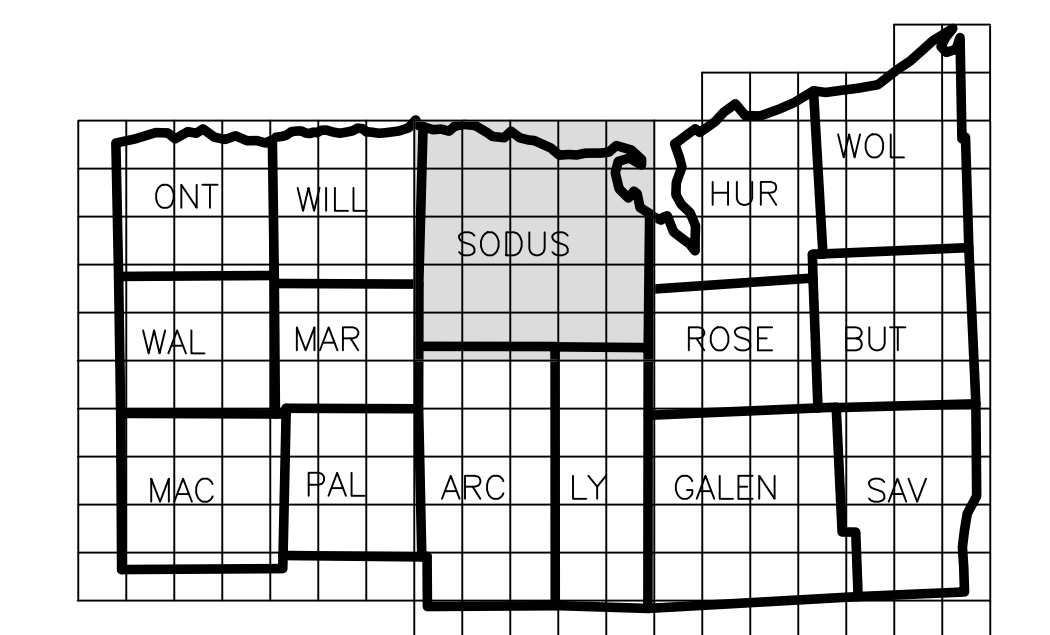

WAYNE COUNTY

REAL PROPERTY TAX SERVICE

16 WILLIAM STREET
LYONS, NEW YORK
www.co.wayne.ny.us
UNDER AUTHORITY
OF
WAYNE COUNTY BOARD OF SUPERVISORS

LEGEND

TOWN LINE	-----	ROAD OR RAILROAD BNDY.	-----
VILLAGE LINE	-----	COUNTY LINE	-----
SECTION MAP LIMIT	-----	SEWER DISTRICT LINE	----- S
GREAT LOT LINE	-----	LIGHTING DISTRICT LINE	----- L
SCHOOL DISTRICT LINE	----- SCH	FIRE DISTRICT LINE	----- F
WATER DISTRICT LINE	----- W	DENOTES COMMON OWNER	-----
GREAT LOT NO.	①	CALCULATED ACREAGE	7.5 A (C)
PROPERTY LINE	-----	DEED ACREAGE	17.5 A
ORIGINAL LOT LINE	-----	SCALED DIMENSION	452 (S)
RAILROAD	-----	DEED DIMENSION	123.8 (D)
STREAM OR DITCH	-----	SECTION & MAP NO.	60118-17
COORDINATE GRID	+	CENTERLINE DIMENSION	671.12 C

SPECIAL DISTRICTS

SCHOOL	
FIRE	
WATER	
SEWER	
LIGHTING	

FOR TAX PURPOSES ONLY NOT TO BE USED FOR CONVEYANCE

NOTICE OF DISCLAIMER

LOCATION MAP