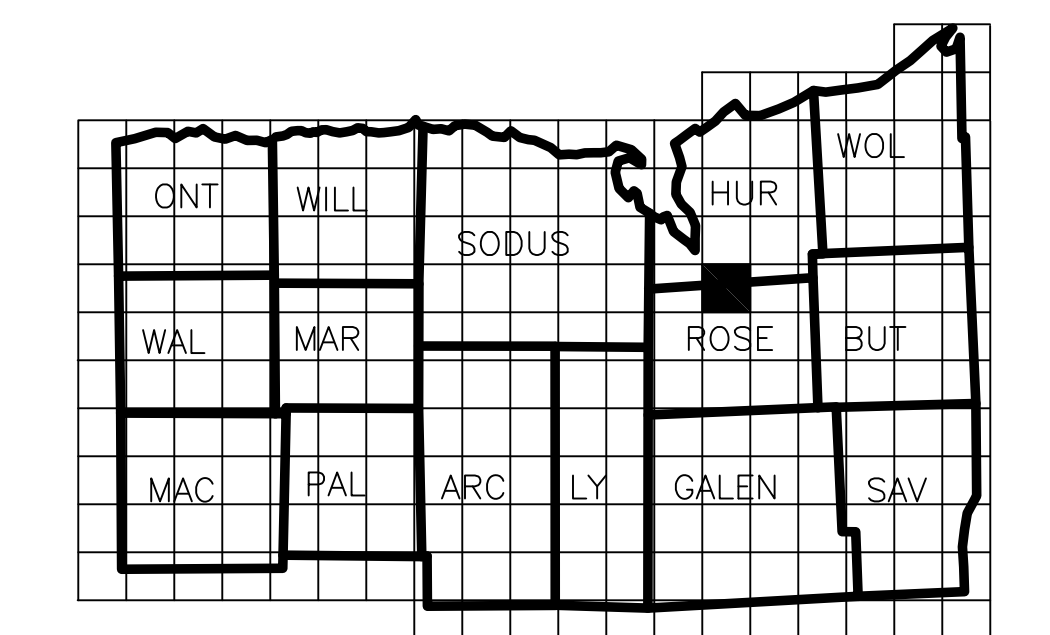

WAYNE COUNTY REAL PROPERTY TAX SERVICE

16 WILLIAM STREET
LYONS, NEW YORK
www.co.wayne.ny.us
UNDER AUTHORITY
OF
WAYNE COUNTY BOARD OF SUPERVISORS

LEGEND

TOWN LINE	-----	ROAD OR RAILROAD BNDY.	-----
VILLAGE LINE	-----	COUNTY LINE	-----
SECTION MAP LIMIT	-----	SEWER DISTRICT LINE	-----
GREAT LOT LINE	-----	LIGHTING DISTRICT LINE	-----
SCHOOL DISTRICT LINE	-----	FIRE DISTRICT LINE	-----
WATER DISTRICT LINE	-----	DENOTES COMMON OWNER	-----
GREAT LOT NO.	①	CALCULATED ACREAGE	7.5 A (C)
PROPERTY LINE	-----	DEED ACREAGE	17.5 A
ORIGINAL LOT LINE	-----	SCALED DIMENSION	452 (S)
RAILROAD	-----	DEED DIMENSION	123.8 (D)
STREAM OR DITCH	-----	SECTION & MAP NO.	60118-17
COORDINATE GRID	+	CENTERLINE DIMENSION	671.12 C

SPECIAL DISTRICTS

SCHOOL	NORTH ROSE-WOLCOTT CENTRAL SCHOOL DISTRICT
FIRE	NORTH ROSE-HURON FIRE DISTRICT
WATER	ROSE-NORTH ROSE WATER DISTRICT WATER DISTRICT NO. 2 WATER DISTRICT NO. 6 WATER DISTRICT NO. 7
SEWER	
LIGHTING	NORTH ROSE LIGHTING DISTRICT

FOR TAX PURPOSES ONLY NOT TO BE USED FOR CONVEYANCE

NOTICE OF DISCLAIMER

LOCATION MAP