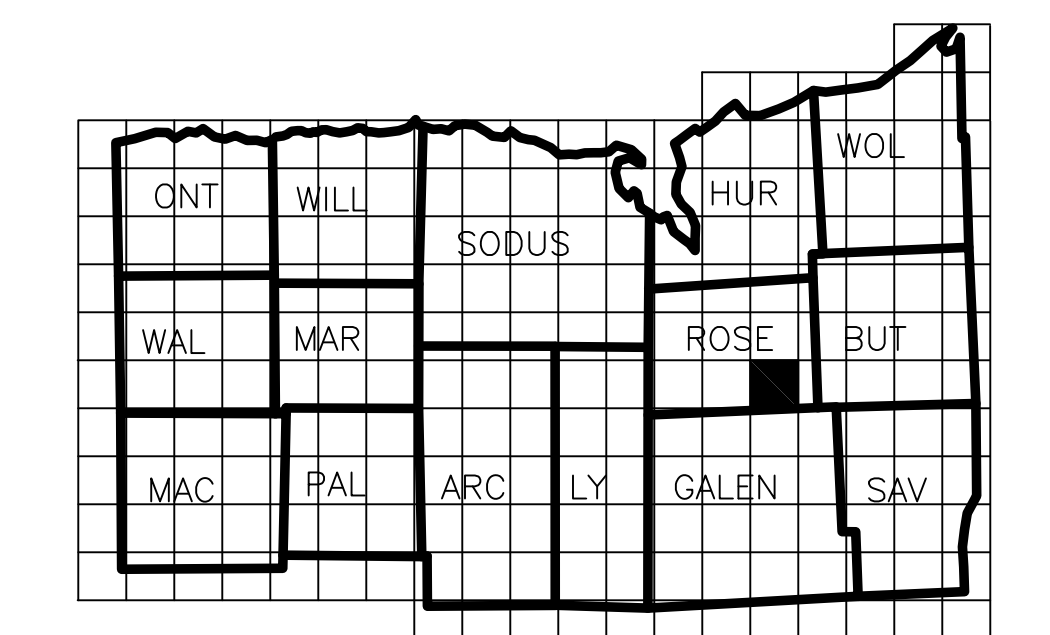

WAYNE COUNTY REAL PROPERTY TAX SERVICE

16 WILLIAM STREET
LYONS, NEW YORK
www.co.wayne.ny.us
UNDER AUTHORITY
OF
WAYNE COUNTY BOARD OF SUPERVISORS

LEGEND

SPECIAL DISTRICTS

SCHOOL	NORTH ROSE-WOLCOTT CENTRAL SCHOOL DISTRICT
FIRE	ROSE FIRE DISTRICT
WATER	ROSE WATER DISTRICT
SEWER	
LIGHTING	ROSE LIGHTING DISTRICT

FOR TAX PURPOSES ONLY NOT TO BE USED FOR CONVEYANCE

NOTICE OF DISCLAIMER

LOCATION MAP