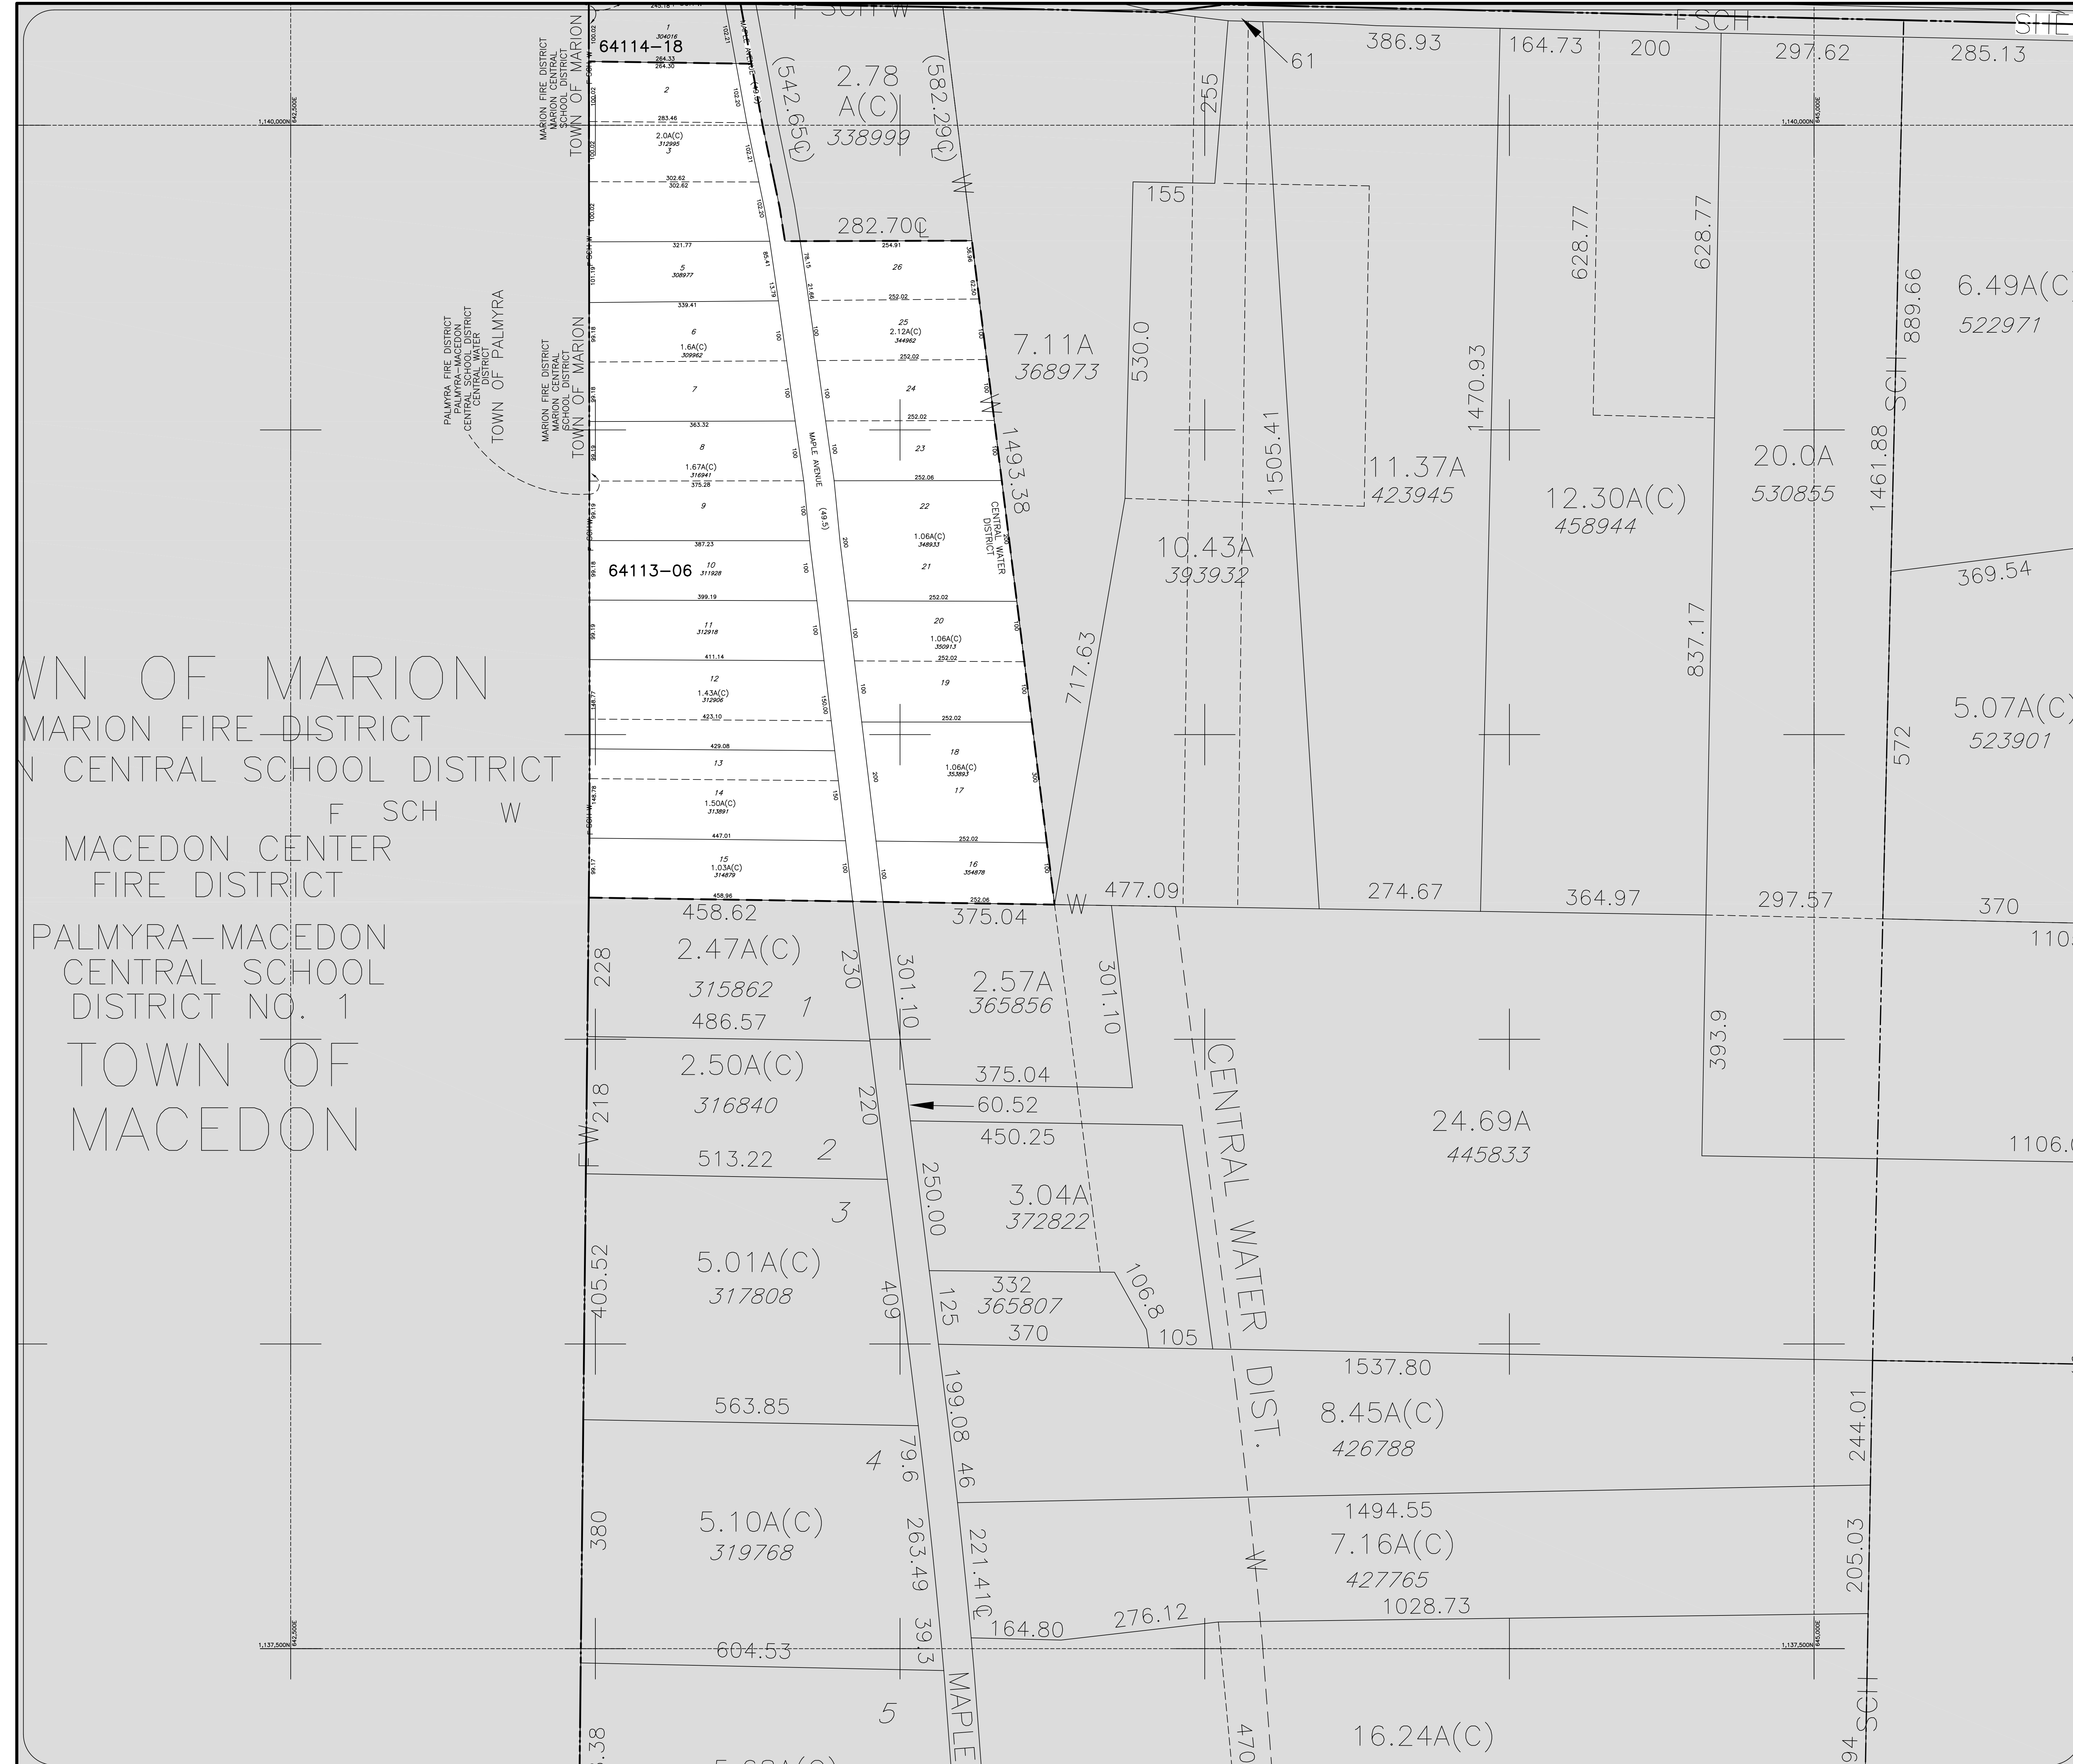

WAYNE COUNTY

REAL PROPERTY TAX SERVICE

16 WILLIAM STREET
LYONS, NEW YORK
www.co.wayne.ny.us
UNDER AUTHORITY
OF
WAYNE COUNTY BOARD OF SUPERVISORS

LEGEND

TOWN LINE	ROAD OR RAILROAD BNDY.
VILLAGE LINE	COUNTY LINE
SECTION MAP LIMIT	SEWER DISTRICT LINE
GREAT LOT LINE	LIGHTING DISTRICT LINE
SCHOOL DISTRICT LINE	FIRE DISTRICT LINE
WATER DISTRICT LINE	DENOTES COMMON OWNER
GREAT LOT NO.	CALCULATED ACREAGE 7.5 A (C)
PROPERTY LINE	DEED ACREAGE 17.5 A
ORIGINAL LOT LINE	SCALED DIMENSION 452 (S)
RAILROAD	DEED DIMENSION 123.8 (D)
STREAM OR DITCH	SECTION & MAP NO. 60118-17
COORDINATE GRID	CENTERLINE DIMENSION 671.12 C

SPECIAL DISTRICTS

SCHOOL	PALMYRA MACEDON SCHOOL DISTRICT
FIRE	PALMYRA FIRE DISTRICT
WATER	CENTRAL WATER DISTRICT
SEWER	
LIGHTING	

FOR TAX PURPOSES ONLY NOT TO BE USED FOR CONVEYANCE

NOTICE OF DISCLAIMER

LOCATION MAP

SECTION BREAKDOWN

REAL PROPERTY MAP WAYNE COUNTY, NEW YORK

THESE MAPS ARE COMPILED FOR TAX PURPOSES ONLY

MAP DATE	SECTION NO.	MAP NO.
	64113	06

TOWN OF MARION
MARION FIRE DISTRICT
CENTRAL SCHOOL DISTRICT
MACEDON CENTER
FIRE DISTRICT
PALMYRA-MACEDON
CENTRAL SCHOOL
DISTRICT NO. 1
TOWN OF
MACEDON