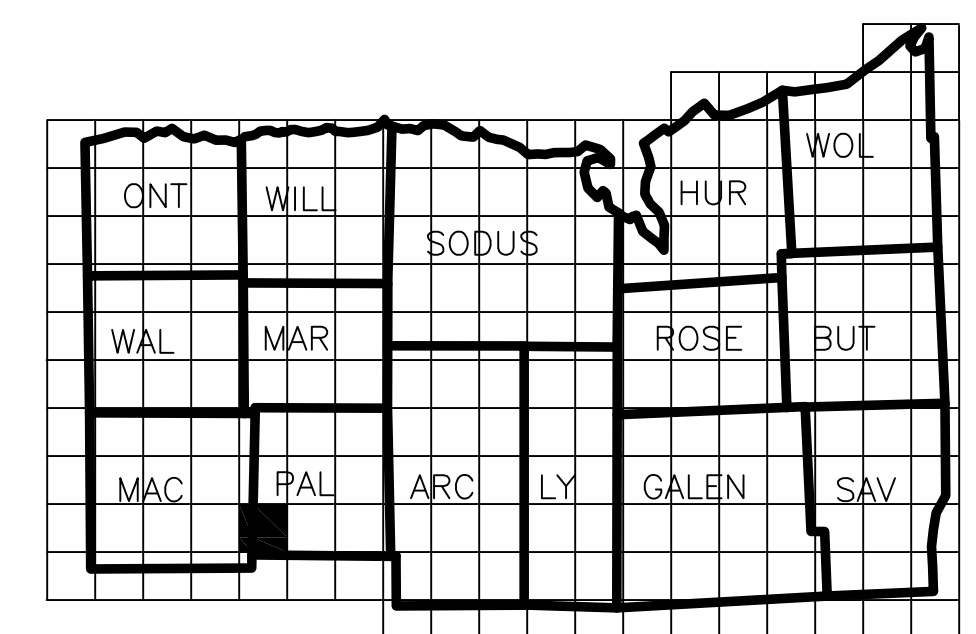

WAYNE COUNTY REAL PROPERTY TAX SERVICE

16 WILLIAM STREET
LYONS, NEW YORK
www.co.wayne.ny.us
UNDER AUTHORITY
OF
WAYNE COUNTY BOARD OF SUPERVISORS

LEGEND

TOWN LINE	---	ROAD OR RAILROAD BNDY.	---
VILLAGE LINE	---	COUNTY LINE	---
SECTION MAP LIMIT	---	SEWER DISTRICT LINE	---
GREAT LOT LINE	---	LIGHTING DISTRICT LINE	---
SCHOOL DISTRICT LINE	---	FIRE DISTRICT LINE	---
WATER DISTRICT LINE	---	DENOTES COMMON OWNER	---
GREAT LOT NO.	①	CALCULATED ACREAGE	7.5 A (C)
PROPERTY LINE	---	DEED ACREAGE	17.5 A
ORIGINAL LOT LINE	---	SCALED DIMENSION	452 (S)
RAILROAD	---	DEED DIMENSION	123.8 (D)
STREAM OR DITCH	---	SECTION & MAP NO.	60118-17
COORDINATE GRID	+	CENTERLINE DIMENSION	671.12 C

SPECIAL DISTRICTS

SCHOOL	PALMYRA-MACEDON CENTRAL SCHOOL DISTRICT NO.1
FIRE	PALMYRA FIRE DISTRICT
WATER	JOHNSON ROAD WATER DISTRICT CANANDAIGUA ROAD EXTENSION WATER DISTRICT JOHNSON ROAD WATER IMPROVEMENT AREA
SEWER	SOUTHWEST QUADRANT SEWER DISTRICT
LIGHTING	

FOR TAX PURPOSES ONLY NOT TO BE USED FOR CONVEYANCE

NOTICE OF DISCLAIMER

LOCATION MAP