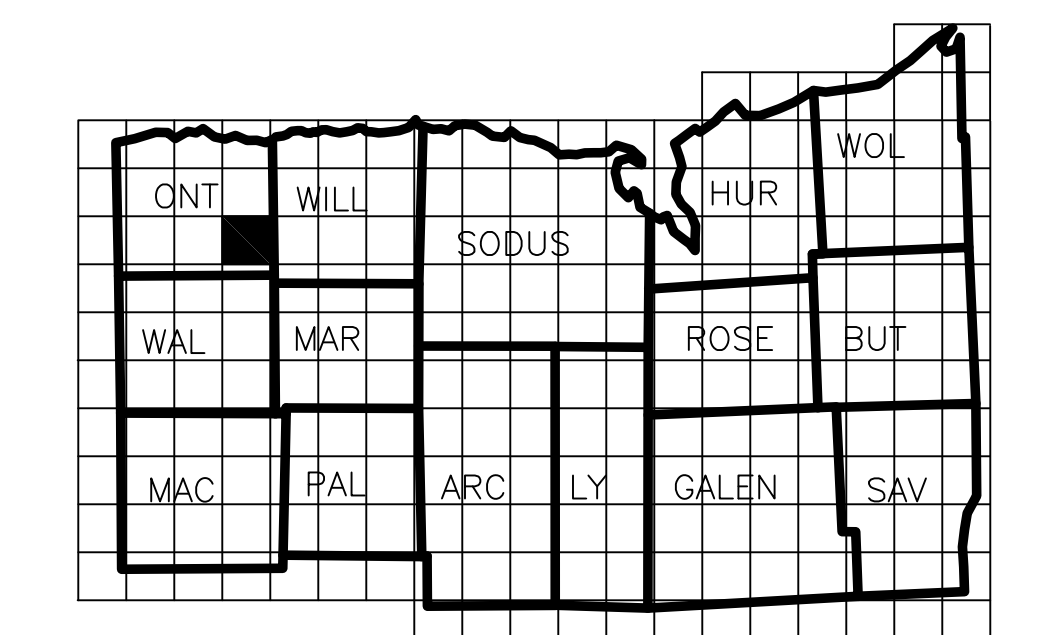

23.51A(C)
968506

13

989.26
989.26

CENTRAL SCHOOL
24.61A(C)
968397

989.41

12

134.62A(C)
086314

11

77.60A
230249

1083.95
1083.19
1083.95
3144.35

ONTARIO LIGHTING DISTRICT

ONTARIO LIGHTING DISTRICT

ONTARIO LIGHTING DISTRICT

DISTRICT

WAYNE COUNTY REAL PROPERTY TAX SERVICE

16 WILLIAM STREET
LYONS, NEW YORK
www.co.wayne.ny.us
UNDER AUTHORITY
OF
WAYNE COUNTY BOARD OF SUPERVISORS

LEGEND

TOWN LINE	ROAD OR RAILROAD ENDRY
VILLAGE LINE	COUNTY LINE
SECTION MAP LIMIT	SEWER DISTRICT LINE
GREAT LOT LINE	LIGHTING DISTRICT LINE
SCHOOL DISTRICT LINE	FIRE DISTRICT LINE
WATER DISTRICT LINE	W
GREAT LOT NO.	⊙
PROPERTY LINE	⊕
ORIGINAL LOT LINE	+
STREAM OR DITCH	
COORDINATE GRID	

SPECIAL DISTRICTS

SCHOOL	WAYNE CENTRAL SCHOOL DISTRICT NO.1
FIRE	ONTARIO FIRE DISTRICT
WATER	ONTARIO WATER DISTRICT
SEWER	ONTARIO SERVICE AREA
LIGHTING	ONTARIO LIGHTING DISTRICT

FOR TAX PURPOSES ONLY NOT TO BE USED FOR CONVEYANCE

NOTICE OF DISCLAIMER

LOCATION MAP

SECTION BREAKDOWN

05	06	07	08
09	10	11	12
13	14	15	16
17	18	19	20

REAL PROPERTY MAP WAYNE COUNTY, NEW YORK

THESE MAPS ARE COMPILED FOR TAX PURPOSES ONLY

MAP DATE	SECTION NO.	MAP NO.
	63117	13