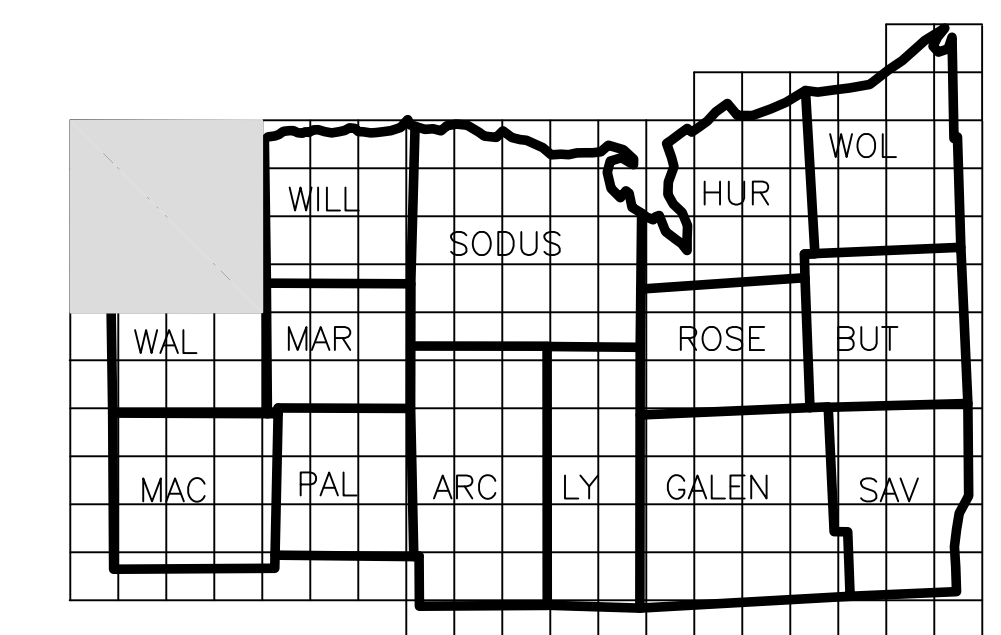

WAYNE COUNTY REAL PROPERTY TAX SERVICE

16 WILLIAM STREET
LYONS, NEW YORK
www.co.wayne.ny.us
UNDER AUTHORITY
OF
WAYNE COUNTY BOARD OF SUPERVISORS

LEGEND

TOWN LINE	---	ROAD OR RAILROAD BNDY.	---
VILLAGE LINE	---	COUNTY LINE	---
SECTION MAP LIMIT	---	SEWER DISTRICT LINE	---
GREAT LOT LINE	---	LIGHTING DISTRICT LINE	---
SCHOOL DISTRICT LINE	---	FIRE DISTRICT LINE	---
WATER DISTRICT LINE	---	W	DENOTES COMMON OWNER
GREAT LOT NO.	①	②	CALCULATED ACREAGE 7.5 A (C)
PROPERTY LINE	---	③	DEED ACREAGE 17.5 A
ORIGINAL LOT LINE	---	④	SCALED DIMENSION 452 (S)
RAILROAD	---	⑤	DEED DIMENSION 123.8 (D)
STREAM OR DITCH	---	⑥	SECTION & MAP NO. 60118-17
COORDINATE GRID	+	⑦	CENTERLINE DIMENSION 671.12 (C)

SPECIAL DISTRICTS

SCHOOL	
FIRE	
WATER	
SEWER	
LIGHTING	

FOR TAX PURPOSES ONLY NOT TO BE USED FOR CONVEYANCE

NOTICE OF DISCLAIMER

LOCATION MAP

SECTION BREAKDOWN