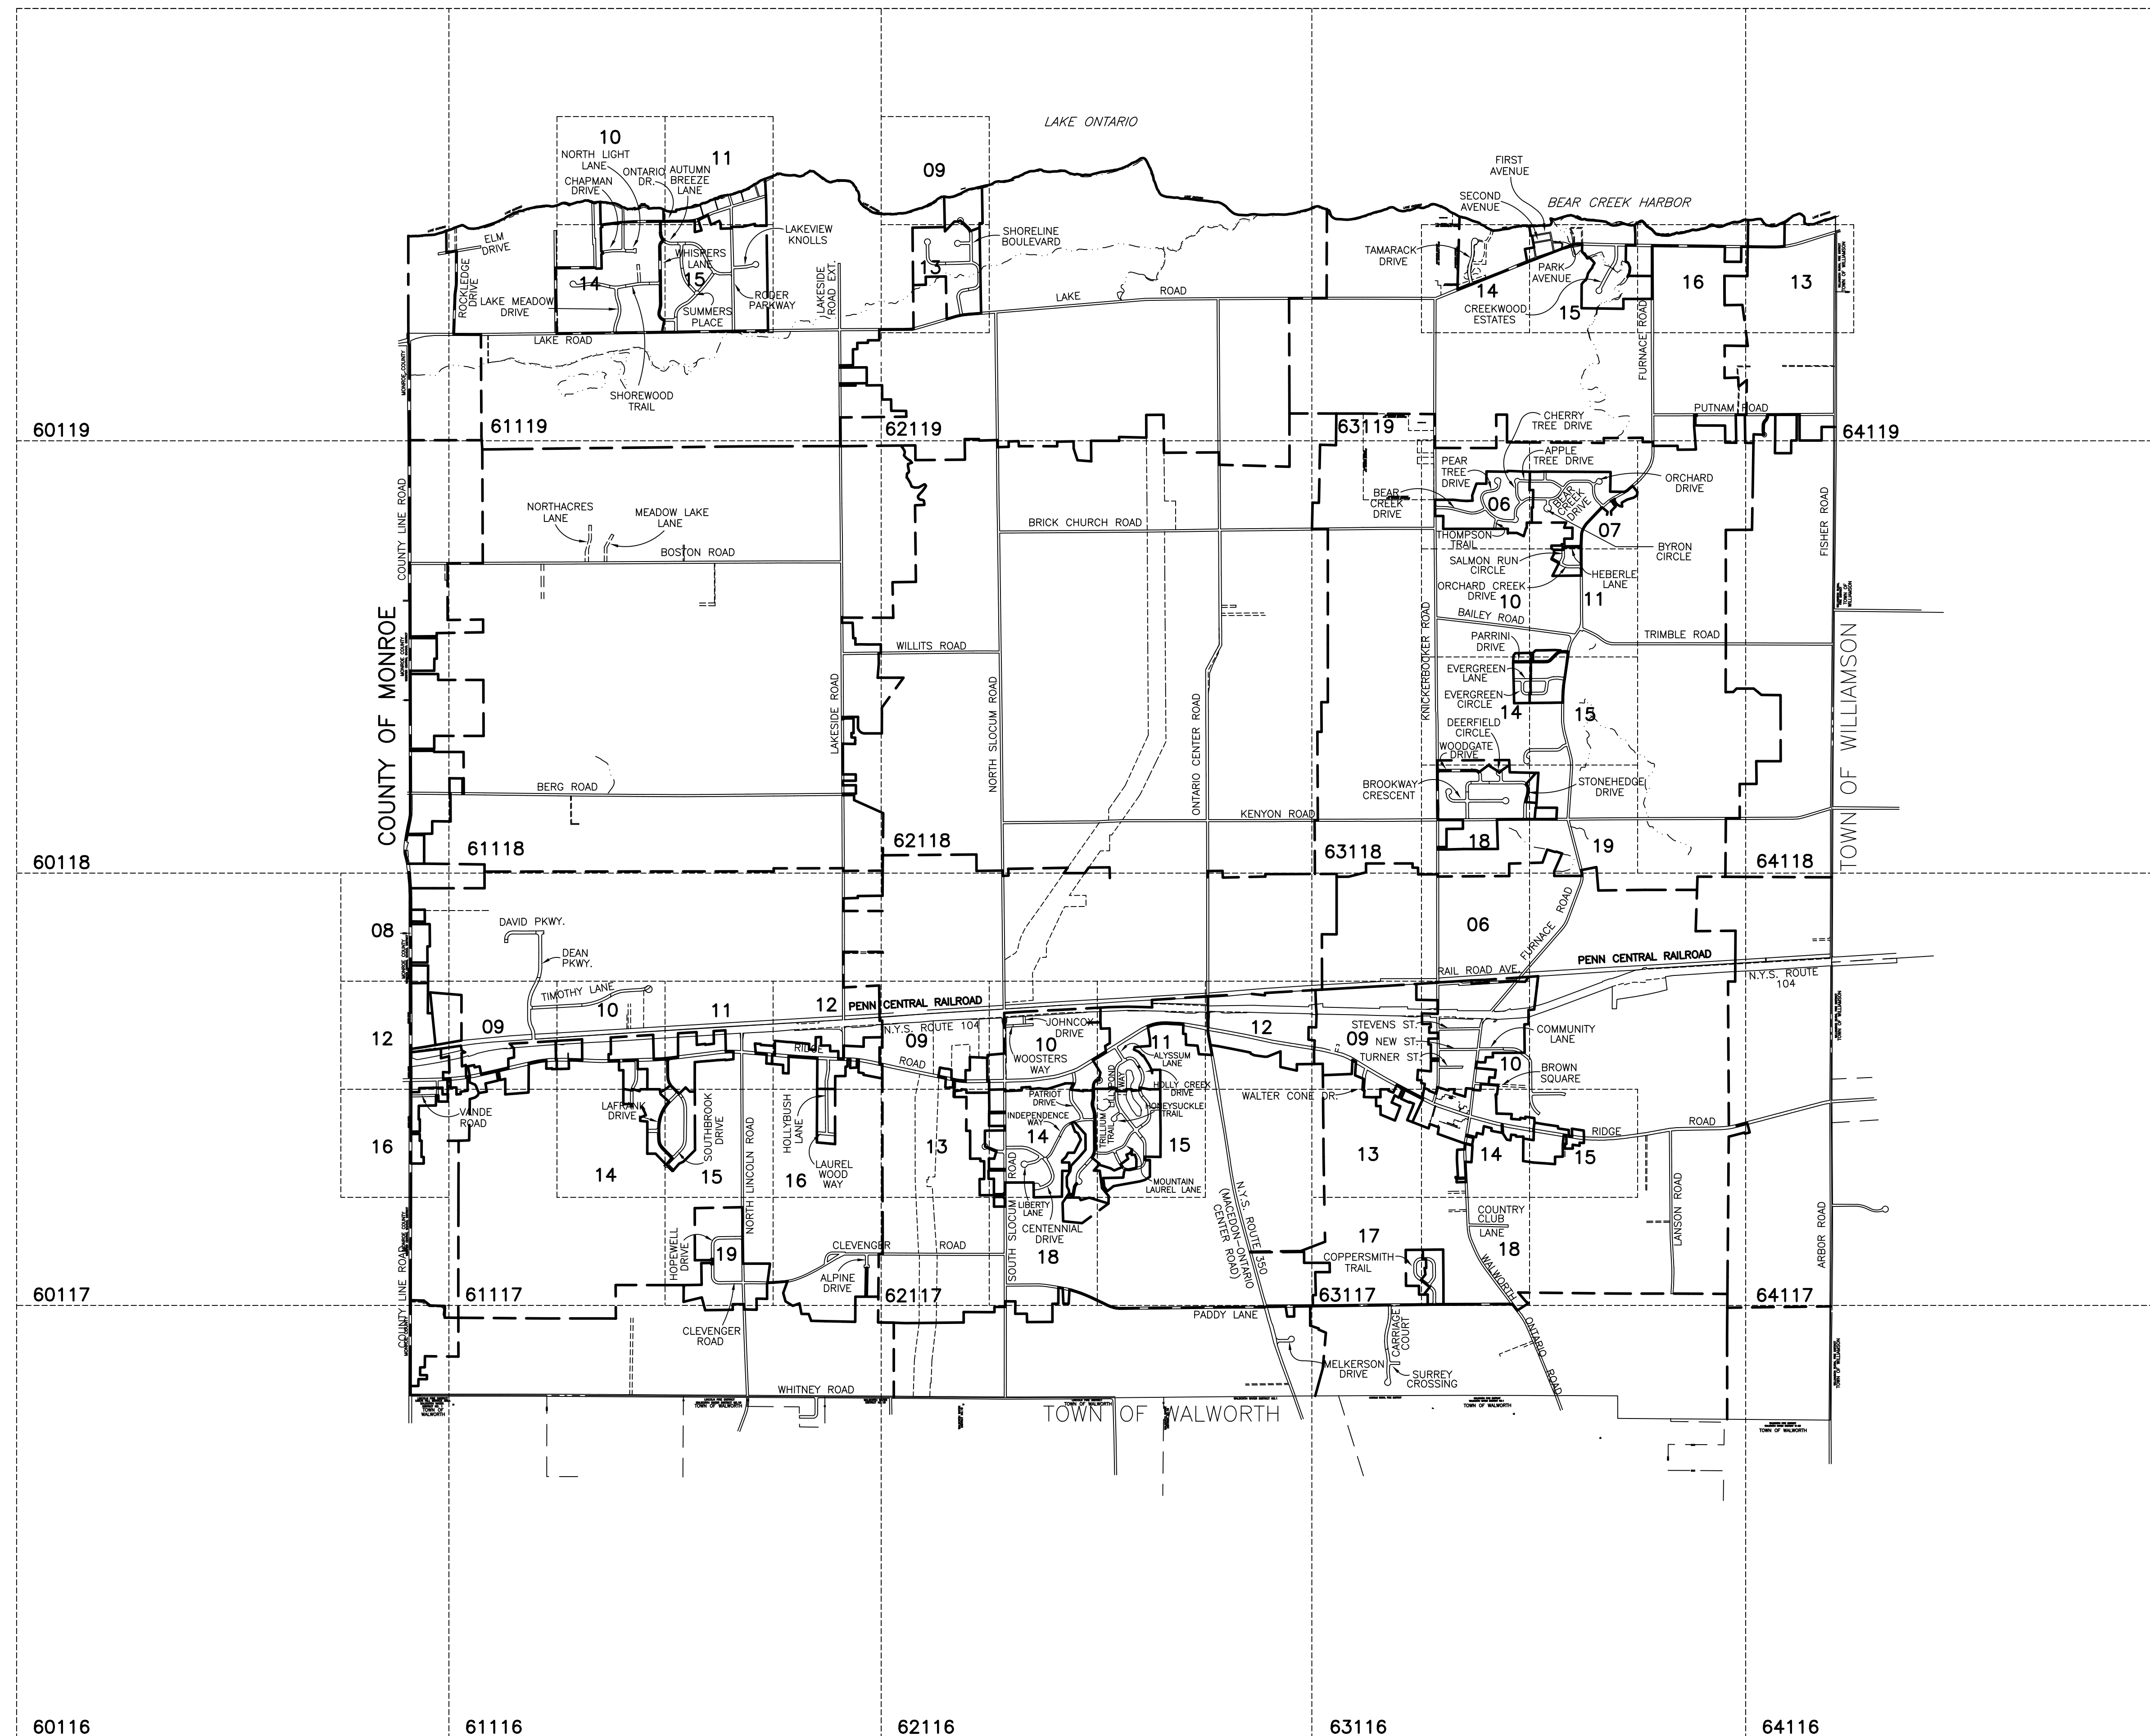

WAYNE COUNTY REAL PROPERTY TAX SERVICE

16 WILLIAM STREET
LYONS, NEW YORK
www.co.wayne.ny.us
UNDER AUTHORITY
OF
WAYNE COUNTY BOARD OF SUPERVISORS

LEGEND

TOWN LINE	---	ROAD OR RAILROAD BNDY.	---
VILLAGE LINE	---	COUNTY LINE	---
SECTION MAP LIMIT	---	SEWER DISTRICT LINE	---
GREAT LOT LINE	---	LIGHTING DISTRICT LINE	---
SCHOOL DISTRICT LINE	---	FIRE DISTRICT LINE	---
WATER DISTRICT LINE	---	W	DENOTES COMMON OWNER
GREAT LOT NO.	①	②	CALCULATED ACREAGE 7.5 A (C)
PROPERTY LINE	---	③	DEED ACREAGE 17.5 A
ORIGINAL LOT LINE	---	④	SCALED DIMENSION 452 (S)
RAILROAD	---	⑤	DEED DIMENSION 123.8 (D)
STREAM OR DITCH	---	⑥	SECTION & MAP NO. 60118-17
COORDINATE GRID	+	⑦	CENTERLINE DIMENSION 671.12 (C)

SPECIAL DISTRICTS

SCHOOL	
FIRE	
WATER	
SEWER	
LIGHTING	

FOR TAX PURPOSES ONLY NOT TO BE USED FOR CONVEYANCE

NOTICE OF DISCLAIMER

LOCATION MAP

SECTION BREAKDOWN

TOWN OF ONTARIO

INDEX
To Real Property Tax Maps
For The
TOWN OF ONTARIO
Wayne County, New York

MAP DATE	SECTION NO.	MAP NO.
	INDEX