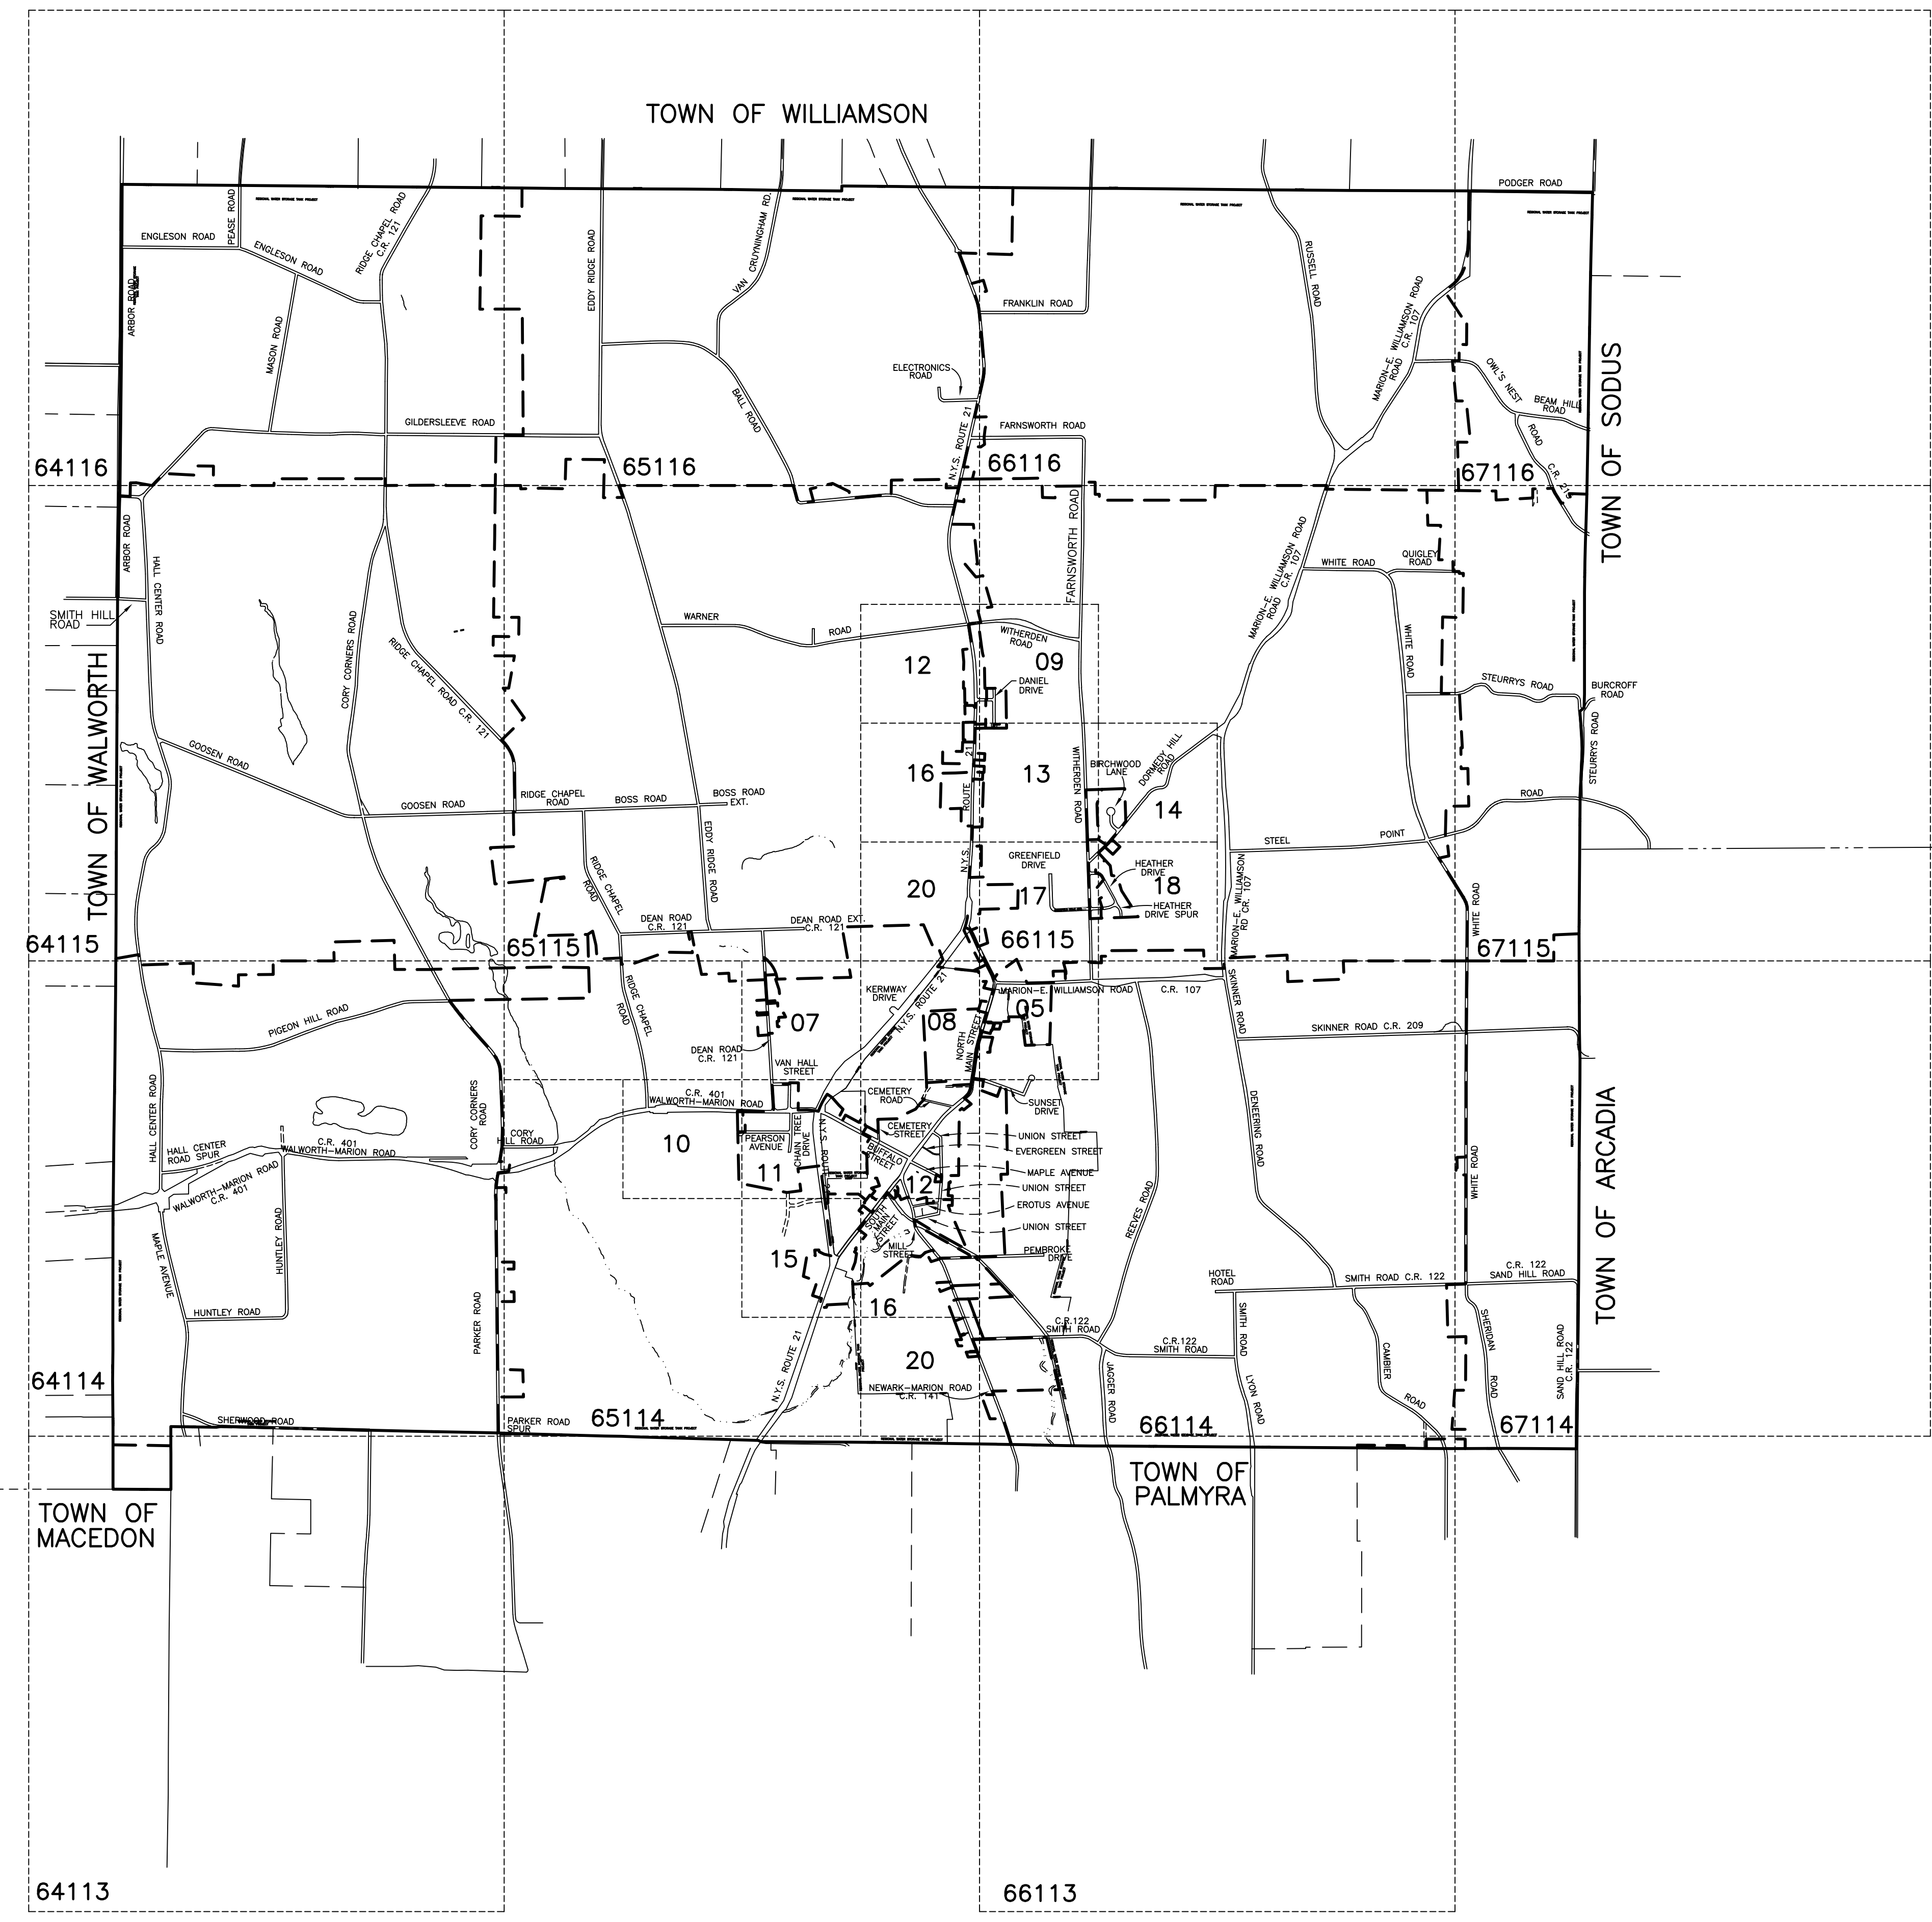

WAYNE COUNTY REAL PROPERTY TAX SERVICE

16 WILLIAM STREET
LYONS, NEW YORK
www.co.wayne.ny.us
UNDER AUTHORITY
OF
WAYNE COUNTY BOARD OF SUPERVISORS

LEGEND

TOWN LINE	-----	ROAD OR RAILROAD BNDY.	-----
VILLAGE LINE	-----	COUNTY LINE	----- S
SECTION MAP LIMIT	-----	SEWER DISTRICT LINE	----- L
GREAT LOT LINE	-----	LIGHTING DISTRICT LINE	----- F
SCHOOL DISTRICT LINE	-----SCH	FIRE DISTRICT LINE	-----
WATER DISTRICT LINE	-----W	DENOTES COMMON OWNER	⊙
GREAT LOT NO.	①	CALCULATED ACREAGE	7.5 A (C)
PROPERTY LINE	-----	DEED ACREAGE	17.5 A
ORIGINAL LOT LINE	-----	SCALED DIMENSION	452 (S)
RAILROAD	-----	DEED DIMENSION	123.8 (D)
STREAM OR DITCH	-----	SECTION & MAP NO.	60118-17
COORDINATE GRID	+	CENTERLINE DIMENSION	671.12 C

SPECIAL DISTRICTS

SCHOOL	
FIRE	
WATER	
SEWER	
LIGHTING	

FOR TAX PURPOSES ONLY NOT TO BE USED FOR CONVEYANCE

NOTICE OF DISCLAIMER

LOCATION MAP

SECTION BREAKDOWN

TOWN OF MARION

INDEX
To Real Property Tax Maps
For The
TOWN OF MARION
Wayne County, New York

MAP DATE	SECTION NO.	MAP NO.
	INDEX