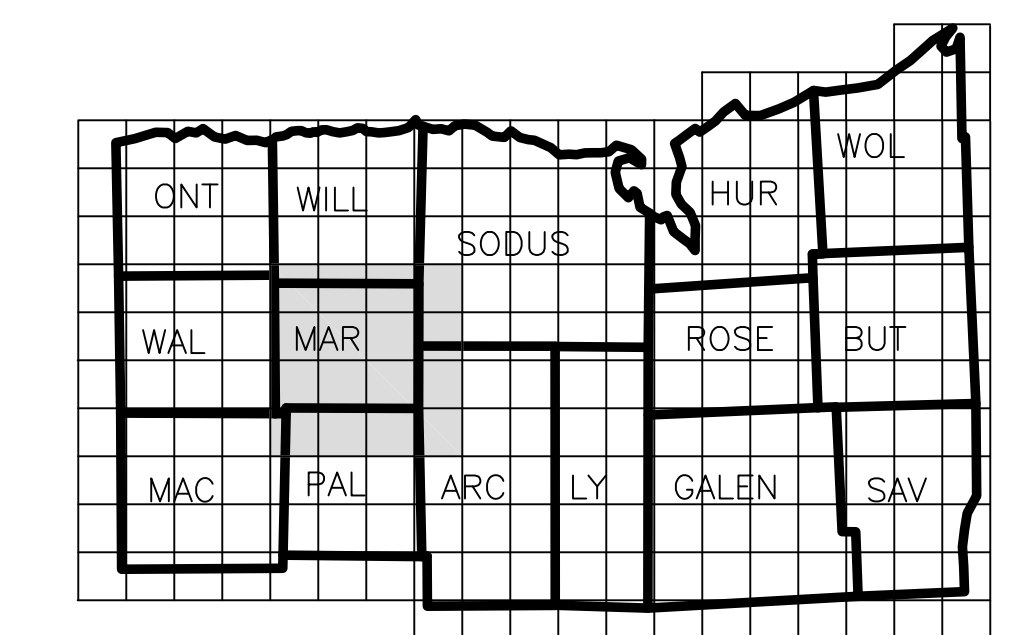

WAYNE COUNTY REAL PROPERTY TAX SERVICE

16 WILLIAM STREET
LYONS, NEW YORK
www.co.wayne.ny.us
UNDER AUTHORITY
OF
WAYNE COUNTY BOARD OF SUPERVISORS

LEGEND

TOWN LINE	-----	ROAD OR RAILROAD BNDY.	-----
VILLAGE LINE	-----	COUNTY LINE	----- S
SECTION MAP LIMIT	-----	SEWER DISTRICT LINE	----- L
GREAT LOT LINE	-----	LIGHTING DISTRICT LINE	----- F
SCHOOL DISTRICT LINE	-----SCH	FIRE DISTRICT LINE	-----
WATER DISTRICT LINE	-----W	DENOTES COMMON OWNER	⊙
GREAT LOT NO.	①	CALCULATED ACREAGE	7.5 A (C)
PROPERTY LINE	-----	DEED ACREAGE	17.5 A
ORIGINAL LOT LINE	-----	SCALED DIMENSION	452 (S)
RAILROAD	-----	DEED DIMENSION	123.8 (D)
STREAM OR DITCH	-----	SECTION & MAP NO.	60118-17
COORDINATE GRID	+	CENTERLINE DIMENSION	671.12 C

SPECIAL DISTRICTS

SCHOOL	
FIRE	
WATER	
SEWER	
LIGHTING	

FOR TAX PURPOSES ONLY NOT TO BE USED FOR CONVEYANCE

NOTICE OF DISCLAIMER

LOCATION MAP