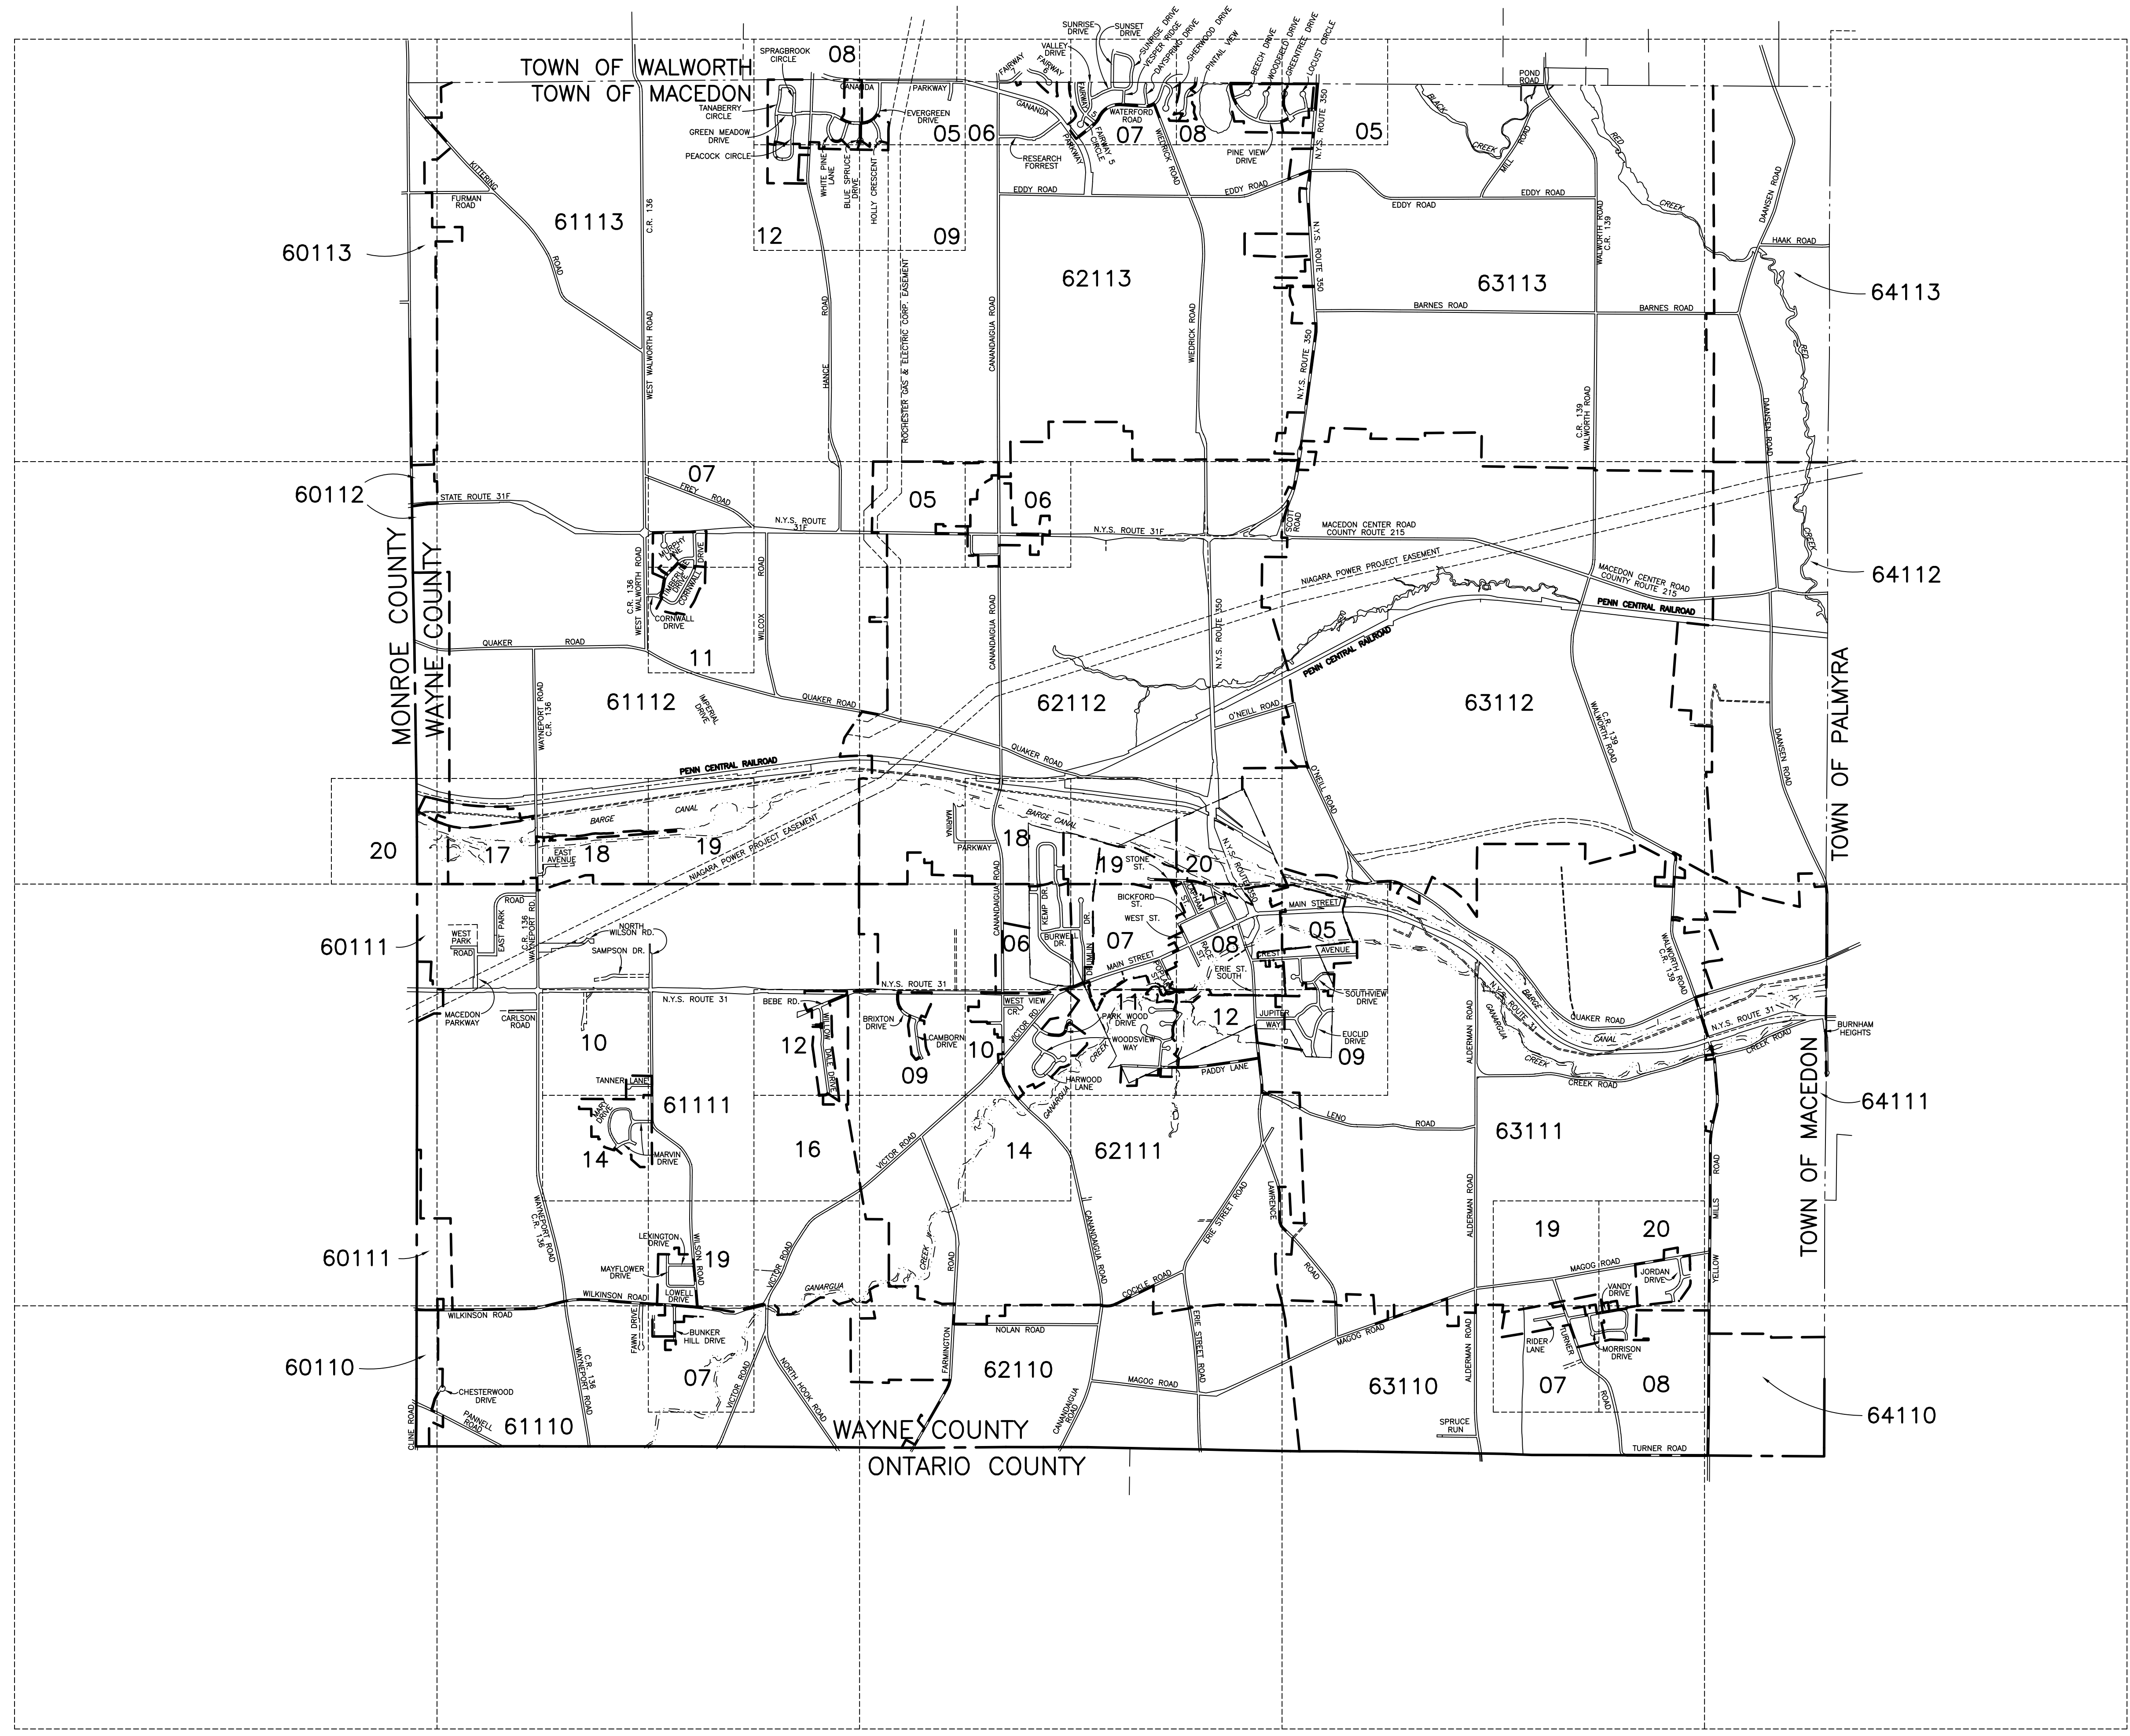

WAYNE COUNTY

REAL PROPERTY TAX SERVICE

16 WILLIAM STREET
LYONS, NEW YORK
www.co.wayne.ny.us
UNDER AUTHORITY
OF
WAYNE COUNTY BOARD OF SUPERVISORS

LEGEND

TOWN LINE	-----	ROAD OR RAILROAD BNDY.	-----
VILLAGE LINE	-----	COUNTY LINE	-----
SECTION MAP LIMIT	-----	SEWER DISTRICT LINE	----- S
GREAT LOT LINE	-----	LIGHTING DISTRICT LINE	----- L
SCHOOL DISTRICT LINE	----- SCH	FIRE DISTRICT LINE	----- F
WATER DISTRICT LINE	----- W	DENOTES COMMON OWNER	⊙
GREAT LOT NO.	①	CALCULATED ACREAGE	7.5 A (C)
PROPERTY LINE	-----	DEED ACREAGE	17.5 A
ORIGINAL LOT LINE	-----	SCALED DIMENSION	452 (S)
RAILROAD	-----	DEED DIMENSION	123.8 (D)
STREAM OR DITCH	-----	SECTION & MAP NO.	60118-17
COORDINATE GRID	+	CENTERLINE DIMENSION	671.12 C

SPECIAL DISTRICTS

SCHOOL	
FIRE	
WATER	
SEWER	
LIGHTING	

FOR TAX PURPOSES ONLY NOT TO BE USED FOR CONVEYANCE

NOTICE OF DISCLAIMER

LOCATION MAP

SECTION BREAKDOWN

TOWN OF MACEDON

INDEX
To Real Property Tax Maps
For The
TOWN OF MACEDON
Wayne County, New York

MAP DATE	SECTION NO.	MAP NO.
	INDEX