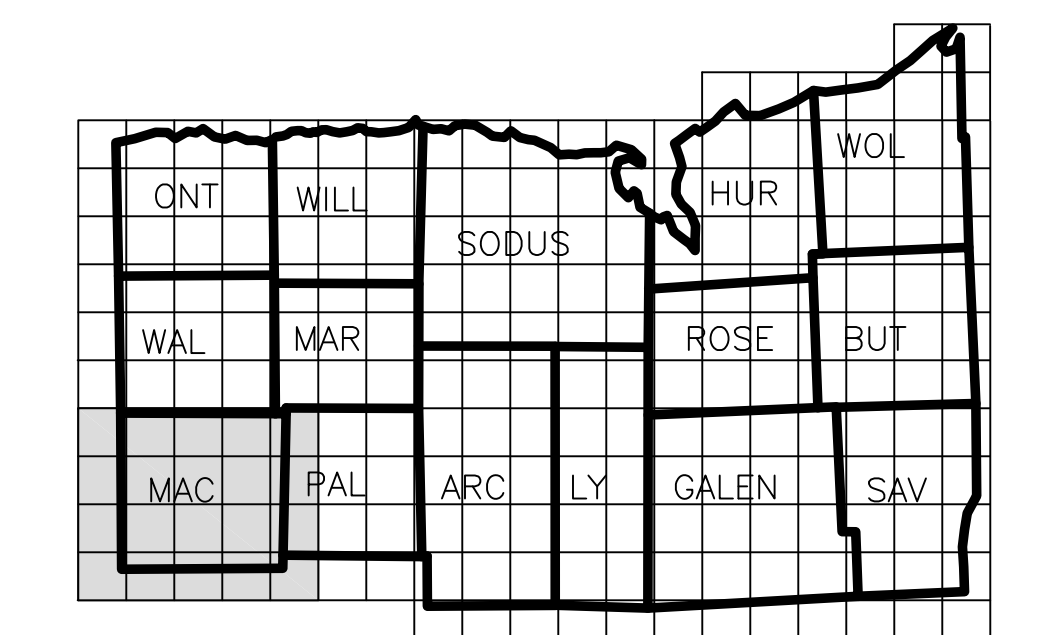

WAYNE COUNTY

REAL PROPERTY TAX SERVICE

16 WILLIAM STREET
LYONS, NEW YORK
www.co.wayne.ny.us
UNDER AUTHORITY
OF
WAYNE COUNTY BOARD OF SUPERVISORS

LEGEND

TOWN LINE	-----	ROAD OR RAILROAD BNDY.	-----
VILLAGE LINE	-----	COUNTY LINE	-----
SECTION MAP LIMIT	-----	SEWER DISTRICT LINE	----- S
GREAT LOT LINE	-----	LIGHTING DISTRICT LINE	----- L
SCHOOL DISTRICT LINE	----- SCH	FIRE DISTRICT LINE	----- F
WATER DISTRICT LINE	----- W	DENOTES COMMON OWNER	⊙
GREAT LOT NO.	①	CALCULATED ACREAGE	7.5 A (C)
PROPERTY LINE	-----	DEED ACREAGE	17.5 A
ORIGINAL LOT LINE	-----	SCALED DIMENSION	452 (S)
RAILROAD	-----	DEED DIMENSION	123.8 (D)
STREAM OR DITCH	-----	SECTION & MAP NO.	60118-17
COORDINATE GRID	+	CENTERLINE DIMENSION	671.12 C

SPECIAL DISTRICTS

SCHOOL	
FIRE	
WATER	
SEWER	
LIGHTING	

FOR TAX PURPOSES ONLY NOT TO BE USED FOR CONVEYANCE

NOTICE OF DISCLAIMER

LOCATION MAP