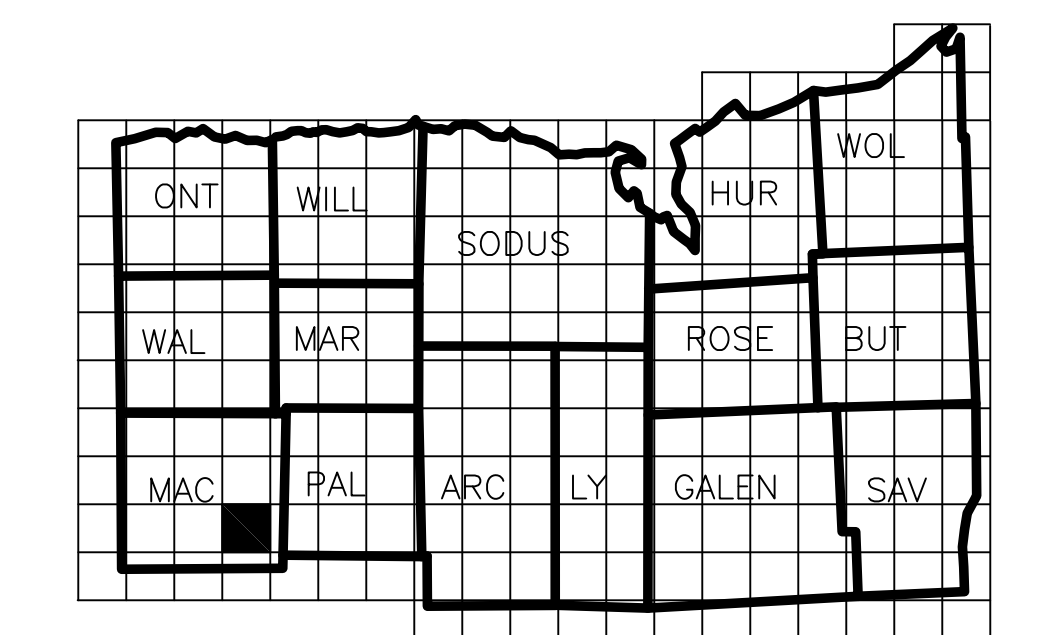

WAYNE COUNTY

REAL PROPERTY TAX SERVICE

16 WILLIAM STREET
LYONS, NEW YORK
www.co.wayne.ny.us
UNDER AUTHORITY
OF
WAYNE COUNTY BOARD OF SUPERVISORS

LEGEND

TOWN LINE	-----	ROAD OR RAILROAD BNDY.	-----
VILLAGE LINE	-----	COUNTY LINE	-----
SECTION MAP LIMIT	-----	SEWER DISTRICT LINE	-----S-----
GREAT LOT LINE	-----	LIGHTING DISTRICT LINE	-----L-----
SCHOOL DISTRICT LINE	-----SCH-----	FIRE DISTRICT LINE	-----F-----
WATER DISTRICT LINE	-----W-----	DENOTES COMMON OWNER	✓
GREAT LOT NO.	①	CALCULATED ACREAGE	7.5 A (C)
PROPERTY LINE	-----	DEED ACREAGE	17.5 A
ORIGINAL LOT LINE	-----	SCALED DIMENSION	452 (S)
RAILROAD	-----	DEED DIMENSION	123.8 (D)
STREAM OR DITCH	-----	SECTION & MAP NO.	60118-17
COORDINATE GRID	+	CENTERLINE DIMENSION	671.12 Q

SPECIAL DISTRICTS

SCHOOL	GANANDA SCHOOL DISTRICT
FIRE	MACEDON FIRE DISTRICT
WATER	WATER DISTRICT NO. 6
SEWER	
LIGHTING	

FOR TAX PURPOSES ONLY NOT TO BE USED FOR CONVEYANCE

NOTICE OF DISCLAIMER

LOCATION MAP