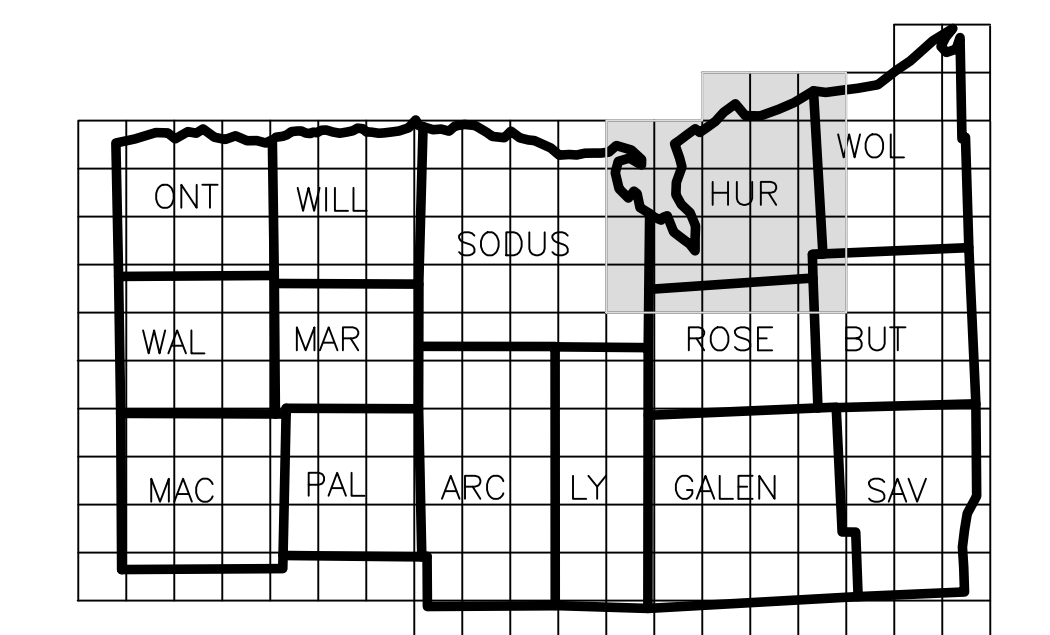

WAYNE COUNTY REAL PROPERTY TAX SERVICE

16 WILLIAM STREET
LYONS, NEW YORK
www.co.wayne.ny.us
UNDER AUTHORITY
OF
WAYNE COUNTY BOARD OF SUPERVISORS

LEGEND

TOWN LINE	—————	ROAD OR RAILROAD BNDY.	—————
VILLAGE LINE	—————	COUNTY LINE	—————
SECTION MAP LIMIT	—————	SEWER DISTRICT LINE	————— S ———
GREAT LOT LINE	—————	LIGHTING DISTRICT LINE	————— L ———
SCHOOL DISTRICT LINE	————— SCH ———	FIRE DISTRICT LINE	————— F ———
WATER DISTRICT LINE	————— W ———	DENOTES COMMON OWNER	⊕
GREAT LOT NO.	①	CALCULATED ACREAGE	7.5 A (C)
PROPERTY LINE	—————	DEED ACREAGE	17.5 A
ORIGINAL LOT LINE	—————	SCALED DIMENSION	452 (5)
RAILROAD	—————	DEED DIMENSION	123.8 (0)
STREAM OR DITCH	~~~~~	SECTION & MAP NO.	60118-17
COORDINATE GRID	+	CENTERLINE DIMENSION	671.12 2

SPECIAL DISTRICTS

SCHOOL	
FIRE	
WATER	
SEWER	
LIGHTING	

FOR TAX PURPOSES ONLY NOT TO BE USED FOR CONVEYANCE

NOTICE OF DISCLAIMER

LOCATION MAP